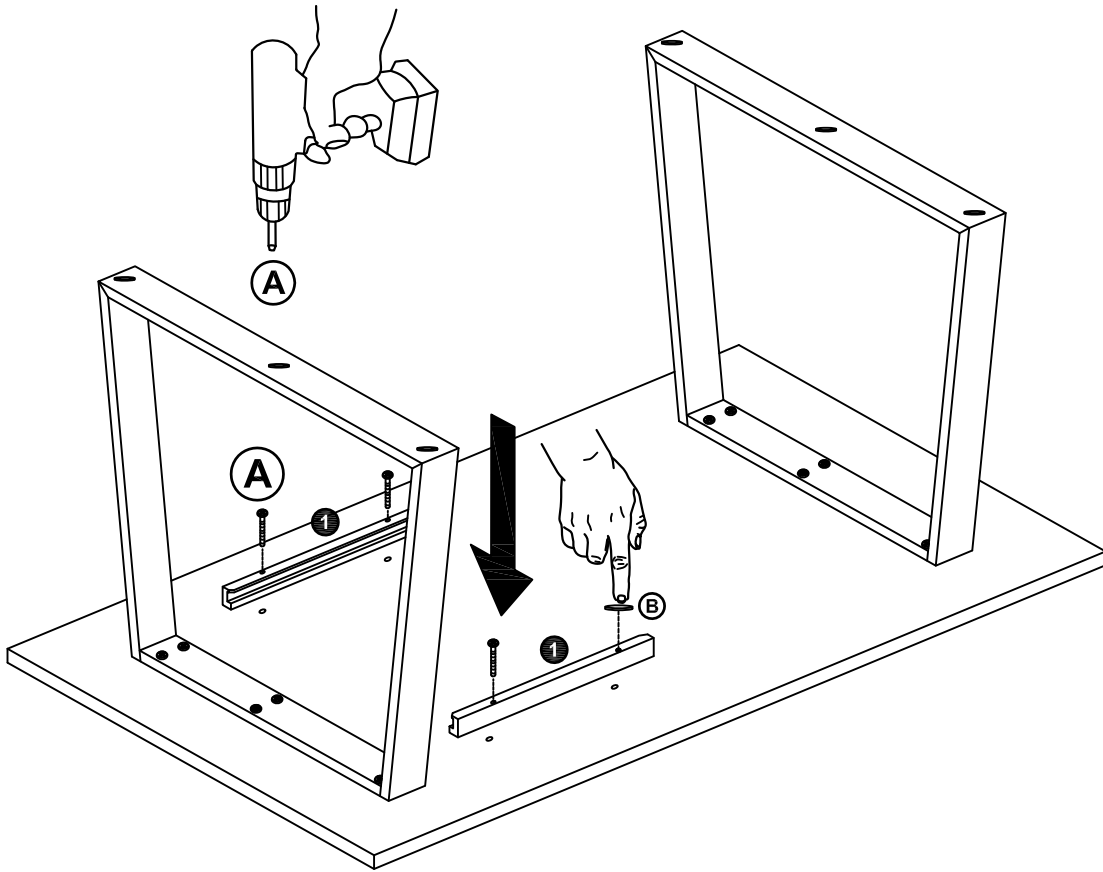

- (A)  Screws (12)
- (B)  Felt pads (6)

Model **KALI Dining**
Code **KADTOTA01 -02 -03**
Item **Table Fix 120/160/190**

STATUS

Italian status symbol

100% made in Italy

IMPORTANT
ASSEMBLING THIS
UNIT NEEDS
MINIMUM 2 PEOPLE

KALI

LEGEND

① Self Storage support

FITTINGS CHECK LIST

- (A)  Screws (4)
- (B)  Adhesive hole covers (4)

Model	KALI Dining
Code	KADTOTA02
Item	Self Storage

STATUS

Italian status symbol