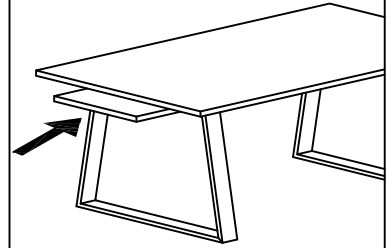

- (A)  Screws (12)
- (B)  Felt pads (6)

Model **KALI Dining**
Code **KADTOTA01 -02 -03**
Item **Table Fix 120/160/190**

STATUS

Italian status symbol

100% made in Italy

IMPORTANT
ASSEMBLING THIS
UNIT NEEDS
MINIMUM 2 PEOPLE

KALI

LEGEND

① Self Storage support

FITTINGS CHECK LIST

- (A)  Screws (4)
- (B)  Adhesive hole covers (4)

Model	KALI Dining
Code	KADTOTA02
Item	Self Storage

STATUS

Italian status symbol