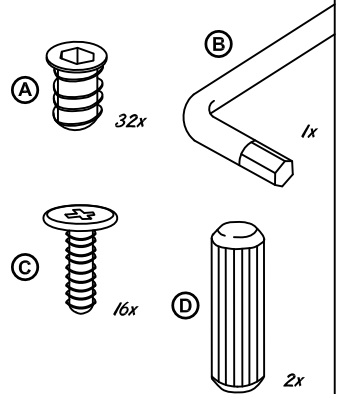

100% made in Italy

IMPORTANT
ASSEMBLING THIS
UNIT NEEDS
MINIMUM 2 PEOPLE

KALI

LEGEND

① Self Storage support

FITTINGS CHECK LIST

- (A)  Screws (4)
- (B)  Adhesive hole covers (4)

Model	KALI Dining
Code	KADTOTA02
Item	Self Storage

STATUS

Italian status symbol

100% made in Italy

KALI

LEGEND

- 1 Support 2 Tube

FITTINGS CHECK LIST

Model **KALI Dining**

Code **KADTOAL01**

Item **Extension**

STATUS
Italian status symbol

100% made in Italy

KALI

LEGEND

- 1 Support 2 Tube

FITTINGS CHECK LIST