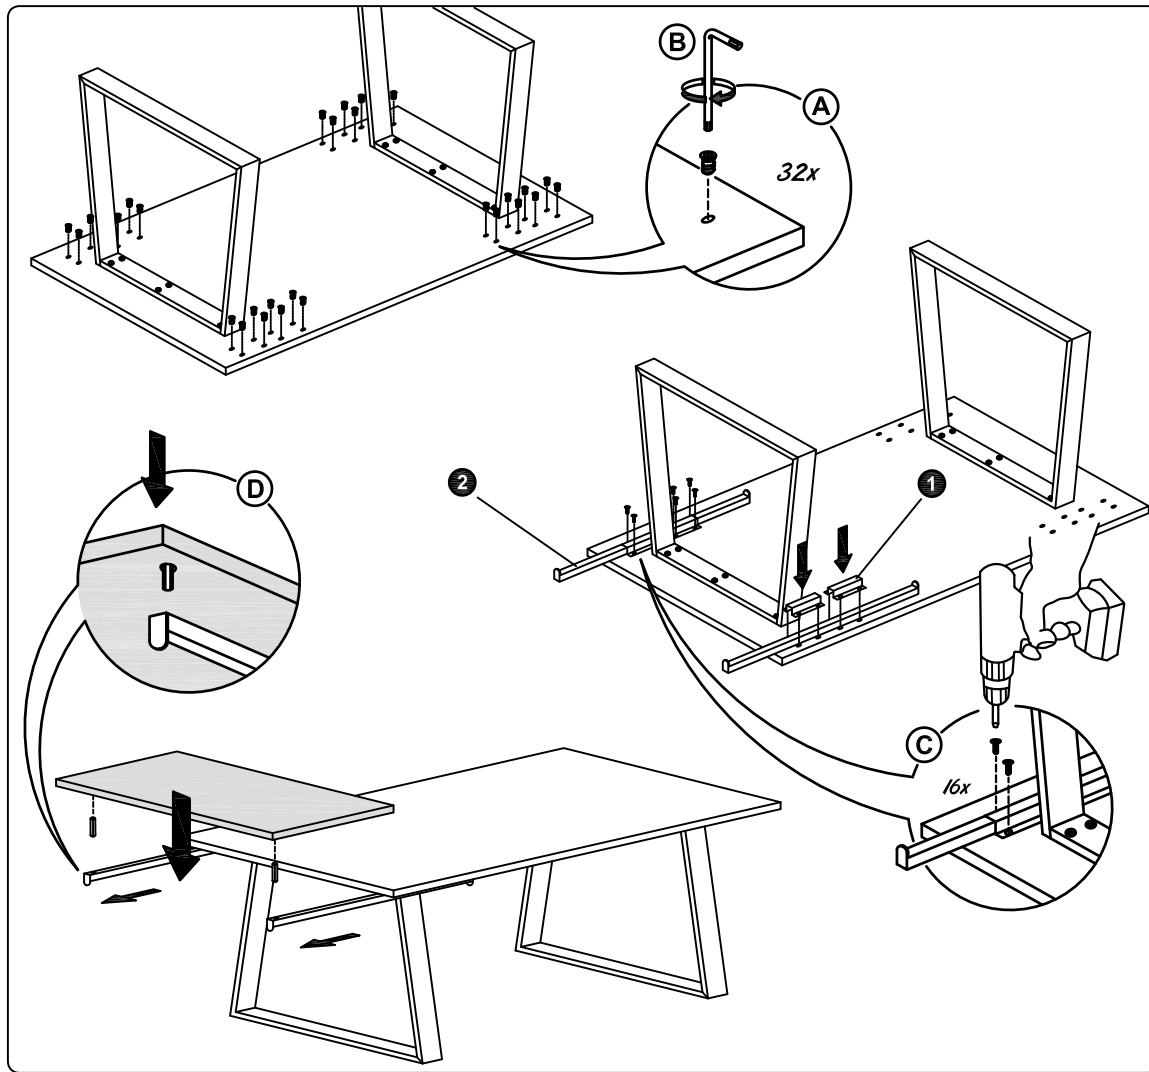

KALI

LEGEND

1. 1 Support   2 Tube