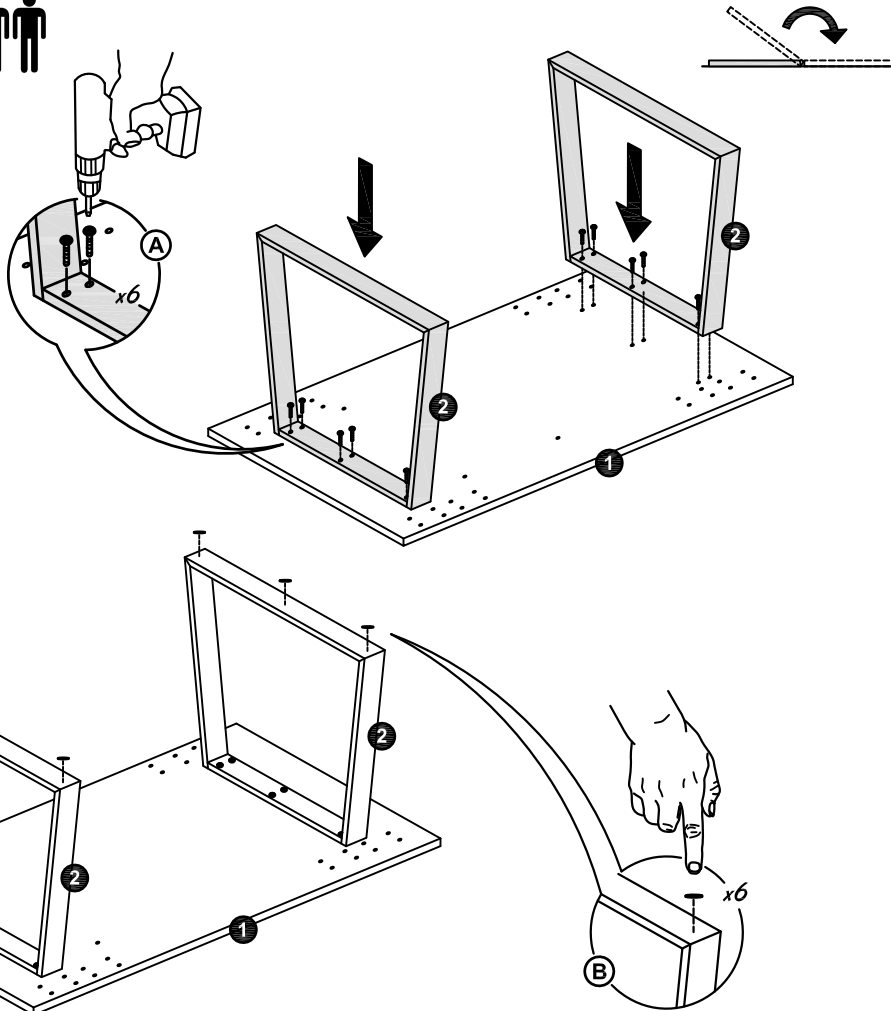

IMPORTANT
ASSEMBLING THIS
UNIT NEEDS
MINIMUM 2 PEOPLE

KALI

LEGEND

- 1 Table top
- 2 Legs

FITTINGS CHECK LIST

- (A)  Screws (12)
- (B)  Felt pads (6)

Model **KALI Dining**
Code **KADTOTA01 -02 -03**
Item **Table Fix 120/160/190**

STATUS

Italian status symbol

100% made in Italy

IMPORTANT
ASSEMBLING THIS
UNIT NEEDS
MINIMUM 2 PEOPLE

KALI

LEGEND

- 1 Table top
- 2 Legs

FITTINGS CHECK LIST

- (A)  Screws (12)
- (B)  Felt pads (6)

Model **KALI Dining**
Code **KADTOTA01 -02 -03**
Item **Table Fix 120/160/190**

STATUS

Italian status symbol

100% made in Italy

IMPORTANT
ASSEMBLING THIS
UNIT NEEDS
MINIMUM 2 PEOPLE