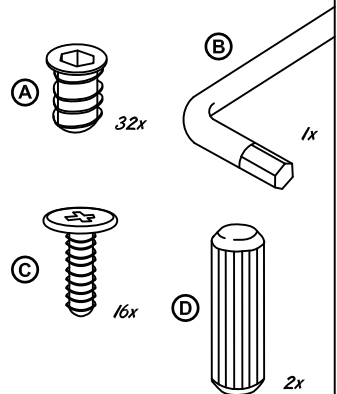

Code **KADTOAL01**

Item **Extension**

STATUS
Italian status symbol

100% made in Italy

KALI

LEGEND

- 1 Support 2 Tube

FITTINGS CHECK LIST