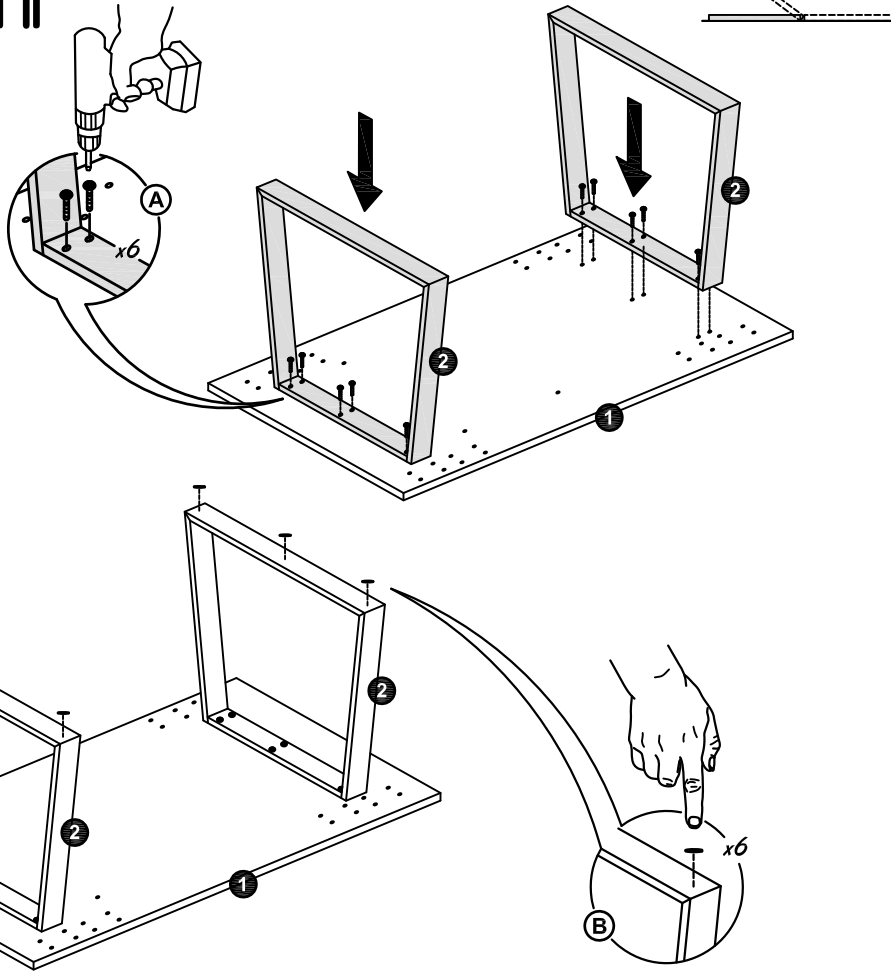

IMPORTANT
ASSEMBLING THIS
UNIT NEEDS
MINIMUM 2 PEOPLE

KALI

LEGEND

- 1 Table top
- 2 Legs

FITTINGS CHECK LIST

- (A)  Screws (12)
- (B)  Felt pads (6)

Model **KALI Dining**
Code **KADTOTA01 -02 -03**
Item **Table Fix 120/160/190**

STATUS

Italian status symbol

100% made in Italy

IMPORTANT
ASSEMBLING THIS
UNIT NEEDS
MINIMUM 2 PEOPLE

KALI

LEGEND

- 1 Table top
- 2 Legs

FITTINGS CHECK LIST

- (A)  Screws (12)
- (B)  Felt pads (6)

Model **KALI Dining**
Code **KADTOTA01 -02 -03**
Item **Table Fix 120/160/190**

STATUS

Italian status symbol

100% made in Italy

IMPORTANT
ASSEMBLING THIS
UNIT NEEDS
MINIMUM 2 PEOPLE