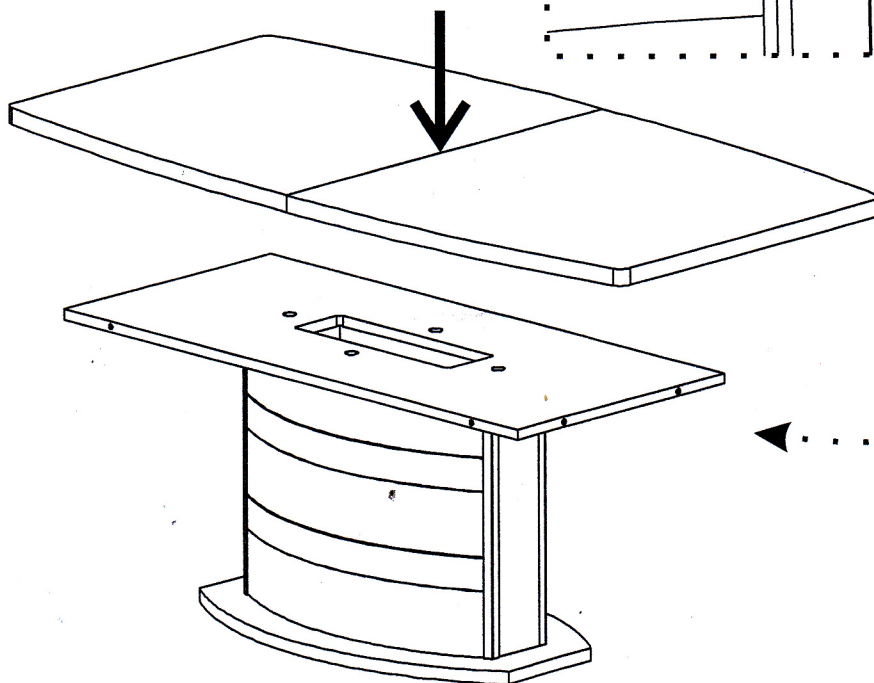

CAMELGROUP via S. Antonio, 7 - 31010 - Orsago (TV) ITALY - Ph. +39 0438 99.74.11 - Fax +39 0438 99.11.23
www.modumitalia.it - info@modumitalia.it

ROMA-DAY / PLATINUM-DAY DINING TABLE

1

N.B: APPLY ALL BOLTS
BEFORE THE
TIGHTENING .