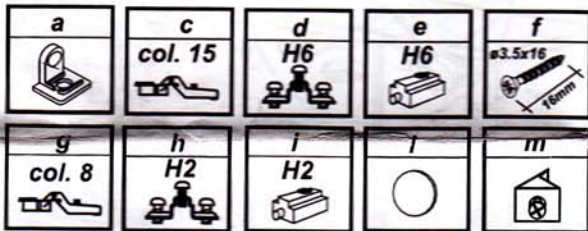

2

3

4

ROMA DAY

BUFFET

WOOD DOORS (TYPE A)
 GLASS DOORS (TYPE B)

TYPE A

TYPE B