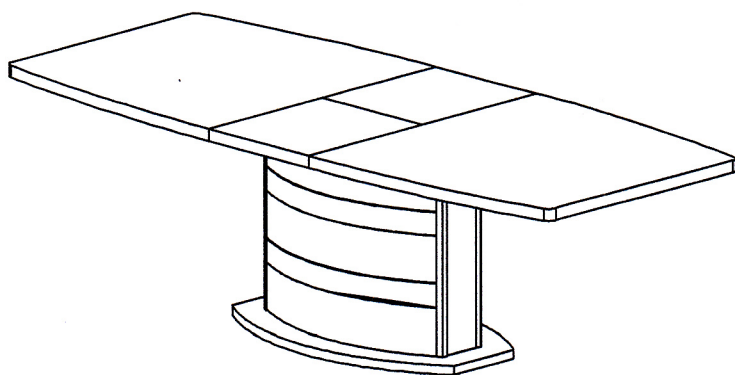

CAMELGROUP via S. Antonio, 7 - 31010 - Orsago (TV) ITALY - Ph. +39 0438 99.74.11 - Fax +39 0438 99.11.23
www.modumitalia.it - info@modumitalia.it

ROMA-DAY / PLATINUM-DAY DINING TABLE

1

N.B: APPLY ALL BOLTS
BEFORE THE
TIGHTENING .