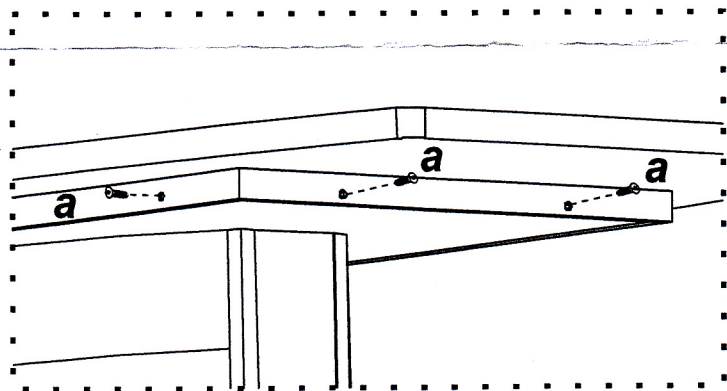

CAMELGROUP via S. Antonio, 7 - 31010 - Orsago (TV) ITALY - Ph. +39 0438 99.74.11 - Fax +39 0438 99.11.23
www.modumitalia.it - info@modumitalia.it

ROMA-DAY / PLATINUM-DAY DINING TABLE

1

N.B: APPLY ALL BOLTS
BEFORE THE
TIGHTENING .