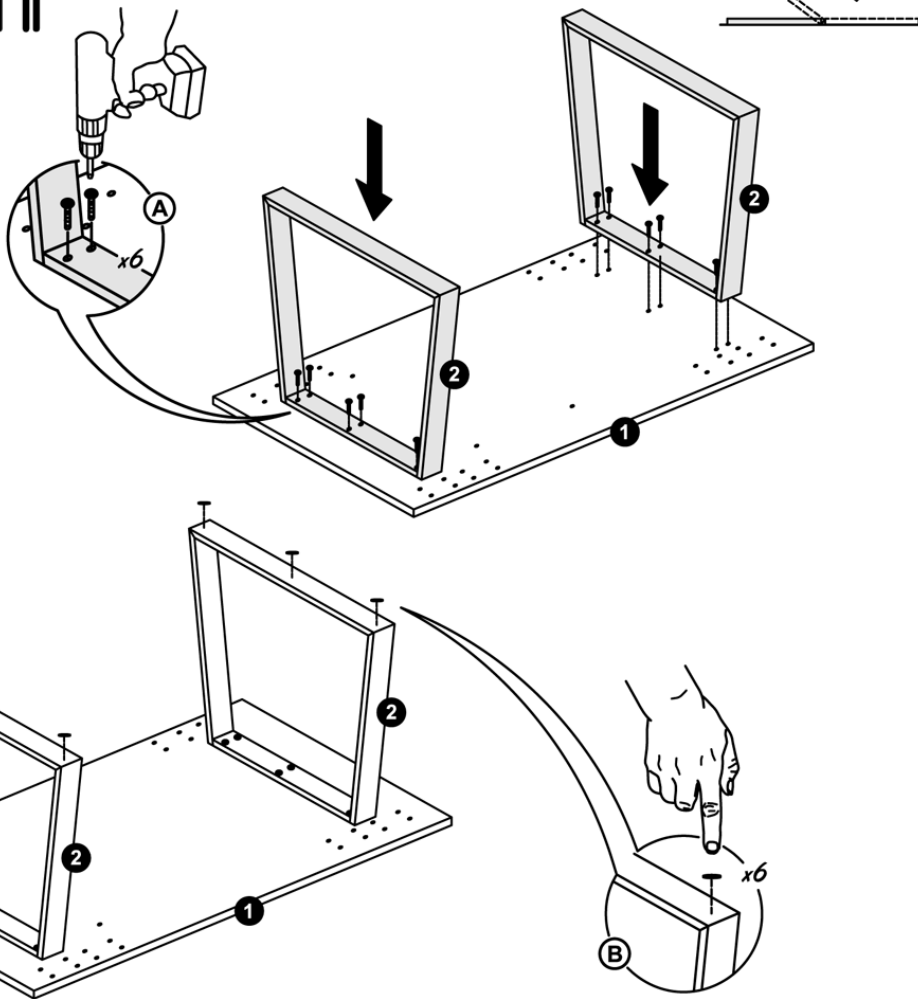

IMPORTANT
ASSEMBLING THIS
UNIT NEEDS
MINIMUM 2 PEOPLE

KALI

LEGEND

- 1 Table top
- 2 Legs

FITTINGS CHECK LIST

- (A)  Screws (12)
- (B)  Felt pads (6)

Model	KALI Dining
Code	KADTOTA01 -02 -03
Item	Table Fix 120/160/190