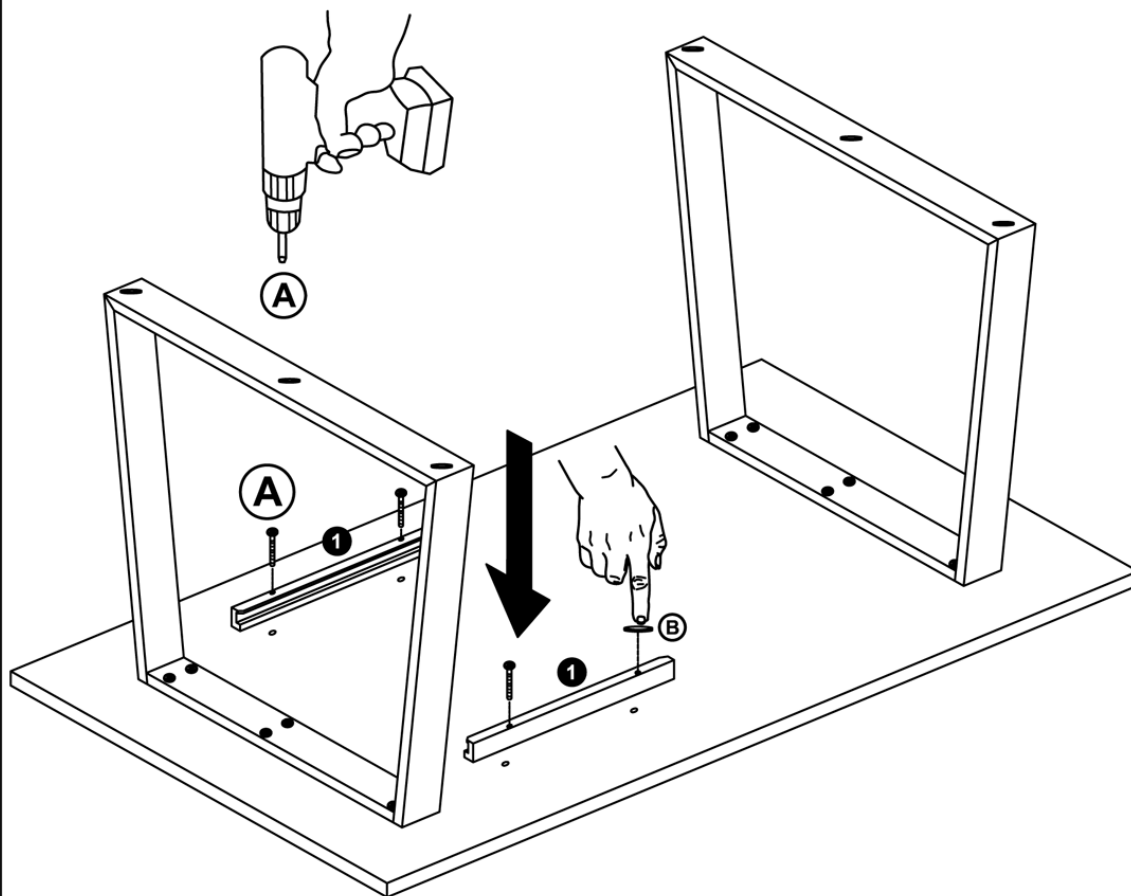

IMPORTANT
ASSEMBLING THIS
UNIT NEEDS
MINIMUM 2 PEOPLE

KALI

LEGEND

- 1 Table top
- 2 Legs

FITTINGS CHECK LIST

- (A)  Screws (12)
- (B)  Felt pads (6)

Model	KALI Dining
Code	KADTOTA01 -02 -03
Item	Table Fix 120/160/190

IMPORTANT
ASSEMBLING THIS
UNIT NEEDS
MINIMUM 2 PEOPLE

KALI

LEGEND

① Self Storage support

FITTINGS CHECK LIST

- (A)  Screws (4)
- (B)  Adhesive hole covers (4)

Model KALI Dining

Code KADTOTA02