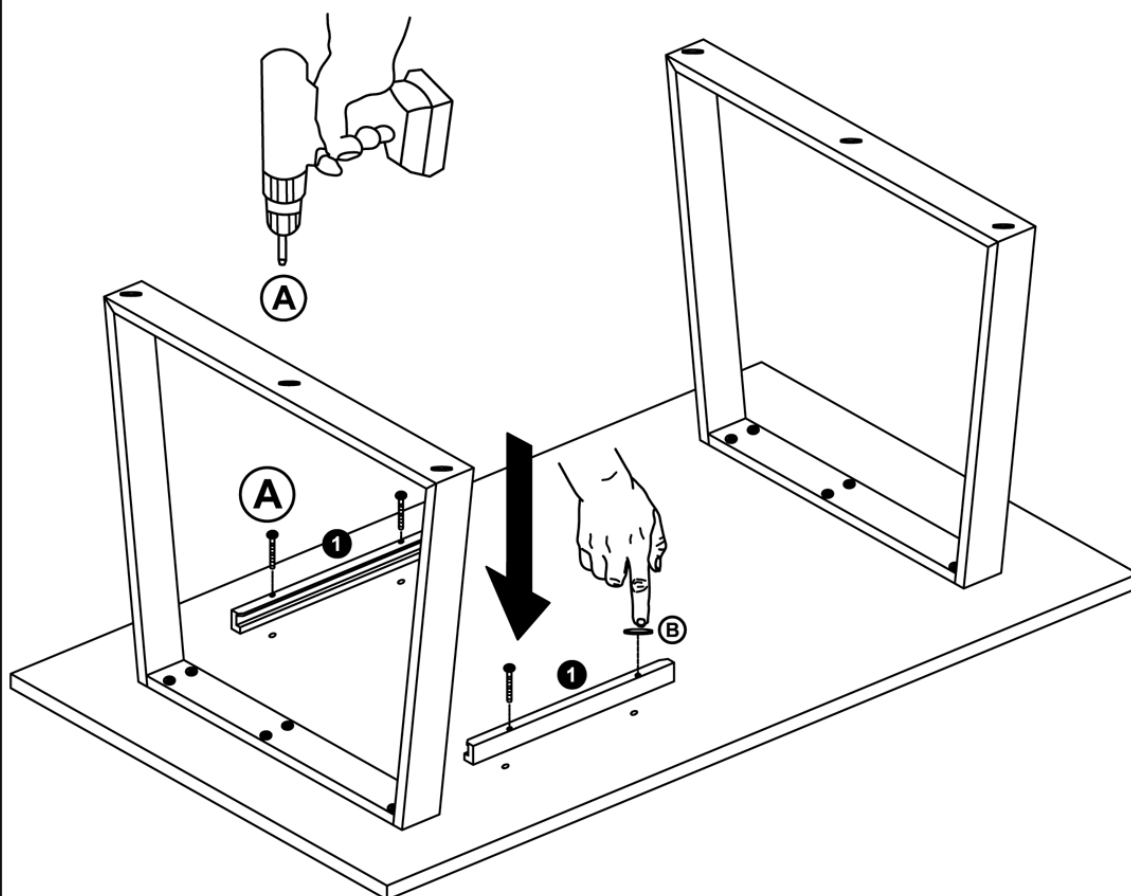

IMPORTANT
ASSEMBLING THIS
UNIT NEEDS
MINIMUM 2 PEOPLE

KALI

LEGEND

① Self Storage support

FITTINGS CHECK LIST

- (A)  Screws (4)
- (B)  Adhesive hole covers (4)

Model KALI Dining

Code KADTOTA02

Item Self Storage

IMPORTANT
ASSEMBLING THIS
UNIT NEEDS
MINIMUM 2 PEOPLE

KALI

LEGEND

① Self Storage support

FITTINGS CHECK LIST

- (A)  Screws (4)
- (B)  Adhesive hole covers (4)

Model KALI Dining