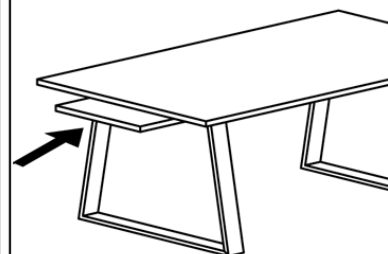

IMPORTANT
ASSEMBLING THIS
UNIT NEEDS
MINIMUM 2 PEOPLE

KALI

LEGEND

- 1 Table top
- 2 Legs

FITTINGS CHECK LIST

- (A)  Screws (12)
- (B)  Felt pads (6)

Model	KALI Dining
Code	KADTOTA01 -02 -03
Item	Table Fix 120/160/190

IMPORTANT
ASSEMBLING THIS
UNIT NEEDS
MINIMUM 2 PEOPLE

KALI

LEGEND

① Self Storage support

FITTINGS CHECK LIST

- (A)  Screws (4)
- (B)  Adhesive hole covers (4)

Model KALI Dining

Code KADTOTA02