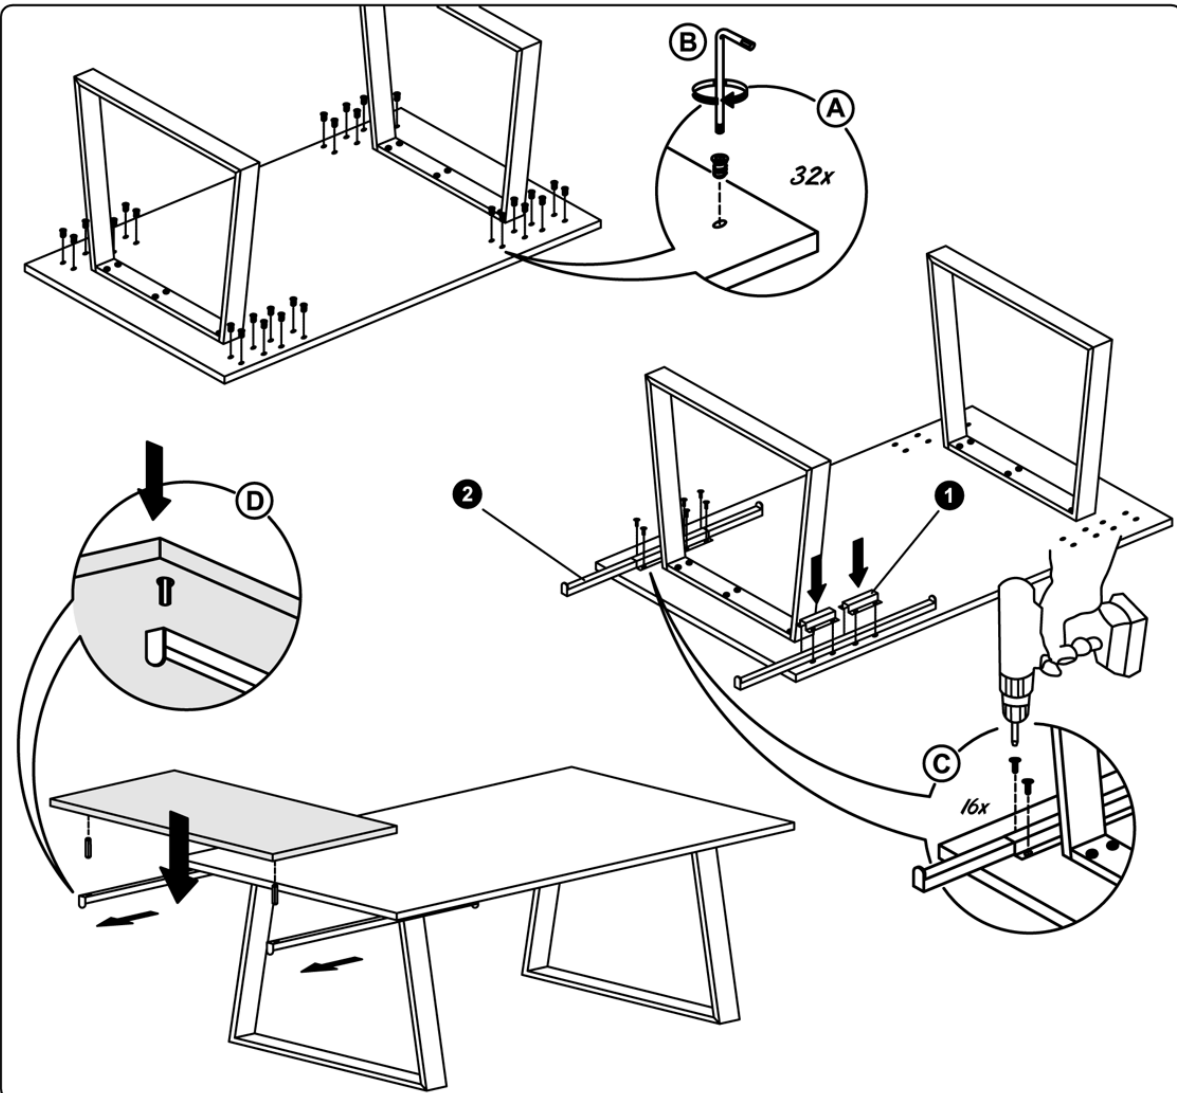

Item Self Storage

IMPORTANT
ASSEMBLING THIS
UNIT NEEDS
MINIMUM 2 PEOPLE

KALI

LEGEND

① Self Storage support

FITTINGS CHECK LIST

- (A)  Screws (4)
- (B)  Adhesive hole covers (4)

Model KALI Dining

Code KADTOTA02

Item Self Storage

KALI

LEGEND

- 1 Support
- 2 Tube

FITTINGS CHECK LIST

Model	KALI Dining
Code	KADTOAL01
Item	Extension

KALI

LEGEND

- 1 Support
- 2 Tube

FITTINGS CHECK LIST

Model	KALI Dining
Code	KADTOAL01
Item	Extension