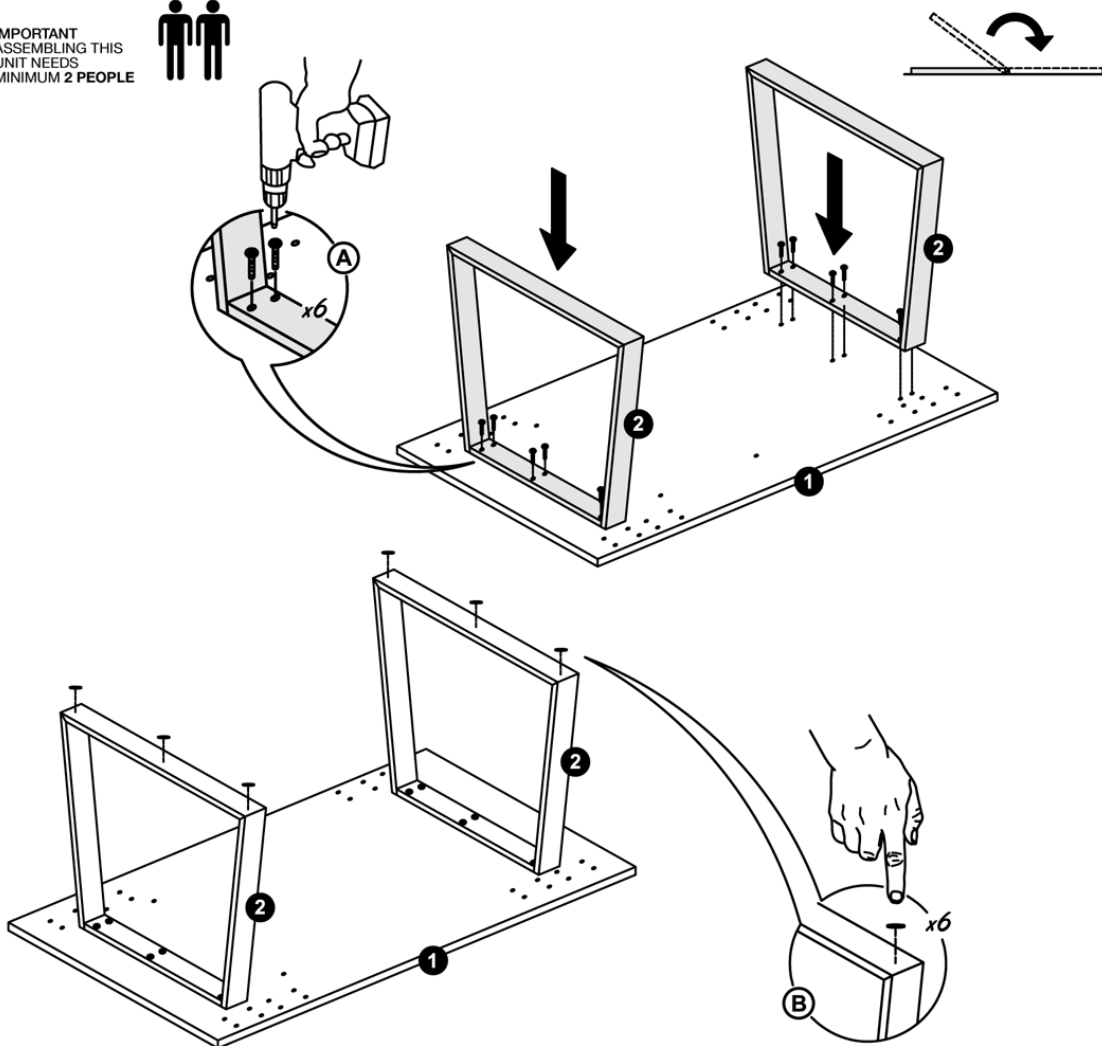

IMPORTANT
ASSEMBLING THIS
UNIT NEEDS
MINIMUM 2 PEOPLE

KALI

LEGEND

- 1 Table top
- 2 Legs

FITTINGS CHECK LIST

- (A)  Screws (12)
- (B)  Felt pads (6)

Model	KALI Dining
Code	KADTOTA01 -02 -03
Item	Table Fix 120/160/190

IMPORTANT
ASSEMBLING THIS
UNIT NEEDS
MINIMUM 2 PEOPLE

KALI

LEGEND

① Self Storage support

FITTINGS CHECK LIST

- (A)  Screws (4)
- (B)  Adhesive hole covers (4)

Model KALI Dining

Code KADTOTA02

LEGEND

- 1 Support
- 2 Tube

FITTINGS CHECK LIST

Model	KALI Dining
Code	KADTOAL01
Item	Extension