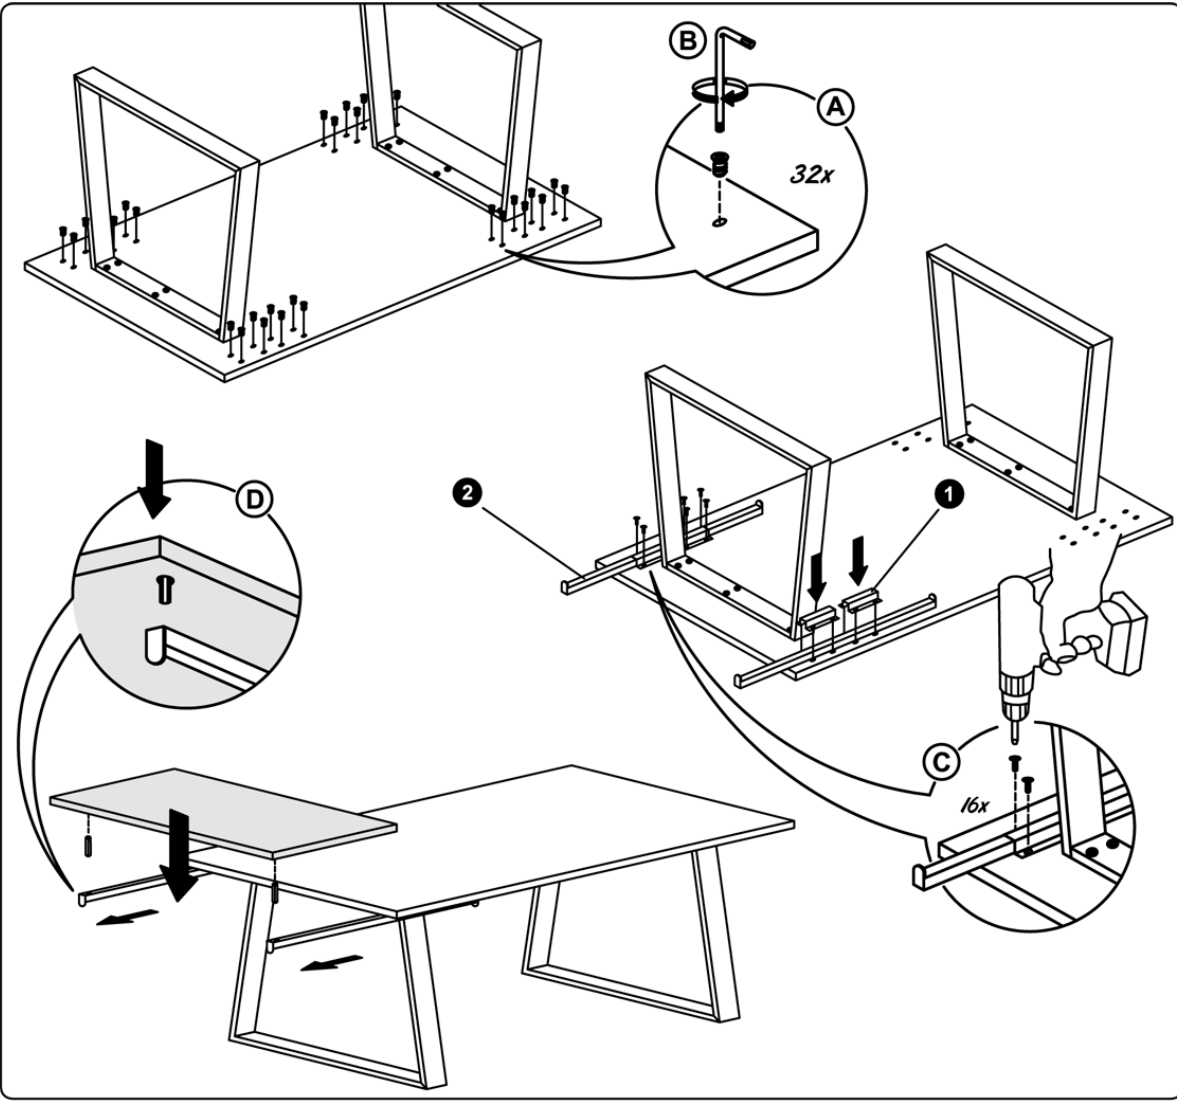

Item Self Storage

IMPORTANT
ASSEMBLING THIS
UNIT NEEDS
MINIMUM 2 PEOPLE

KALI

LEGEND

① Self Storage support

FITTINGS CHECK LIST

- (A)  Screws (4)
- (B)  Adhesive hole covers (4)

Model KALI Dining

Code KADTOTA02

Item Self Storage

KALI

LEGEND

- 1 Support
- 2 Tube

FITTINGS CHECK LIST

Model	KALI Dining
Code	KADTOAL01
Item	Extension

KALI

LEGEND

- 1 Support
- 2 Tube

FITTINGS CHECK LIST

Model	KALI Dining
Code	KADTOAL01
Item	Extension