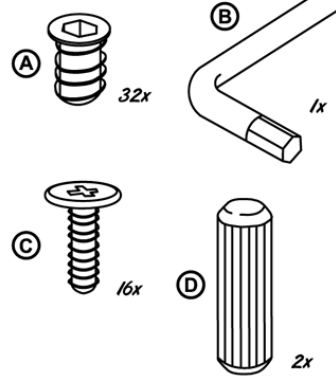

Item Self Storage

IMPORTANT
ASSEMBLING THIS
UNIT NEEDS
MINIMUM 2 PEOPLE

KALI

LEGEND

① Self Storage support

FITTINGS CHECK LIST

- (A)  Screws (4)
- (B)  Adhesive hole covers (4)

Model KALI Dining

Code KADTOTA02

Item Self Storage

KALI

LEGEND

- 1 Support
- 2 Tube

FITTINGS CHECK LIST

Model	KALI Dining
Code	KADTOAL01
Item	Extension

KALI

LEGEND

- 1 Support
- 2 Tube

FITTINGS CHECK LIST

Model	KALI Dining
Code	KADTOAL01
Item	Extension