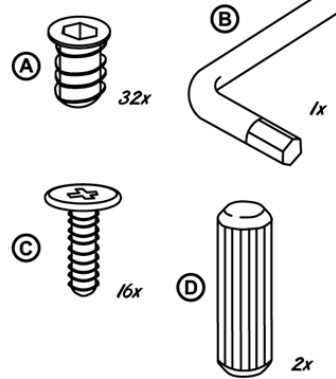

Item Self Storage

IMPORTANT
ASSEMBLING THIS
UNIT NEEDS
MINIMUM 2 PEOPLE

KALI

LEGEND

① Self Storage support

FITTINGS CHECK LIST

- (A)  Screws (4)
- (B)  Adhesive hole covers (4)

Model KALI Dining

Code KADTOTA02

Item Self Storage

KALI

LEGEND

- 1 Support
- 2 Tube

FITTINGS CHECK LIST

Model	KALI Dining
Code	KADTOAL01
Item	Extension

KALI

LEGEND

- 1 Support
- 2 Tube

FITTINGS CHECK LIST

Model	KALI Dining
Code	KADTOAL01
Item	Extension