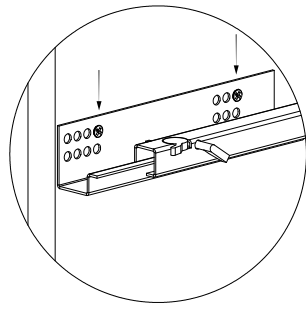

1

2

3

4

Insert drawers into guides.
 Push point "A" to fix the drawers to guides.
 Push the point "B" to adjust frontals, if necessary.

CAMELGROUP via S. Antonio, 7 - 31010 - Orsago (TV) ITALY - Ph. +39 0438 99.74.11 - Fax +39 0438 99.11.23
www.modumitalia.it - info@modumitalia.it

STORM

CHEST

a (x4) TSP 4X35	b (x2) Ø10X30	c (x4) 	d (x24) EURO 6x13
e (x4) 	f (x40) Ø12x10,6	g (x40) M6	h (x6)

1

2

3

4

Insert drawers into guides.
Push point "A" to fix the drawers to guides.
Push the point "B" to adjust frontals, if necessary.