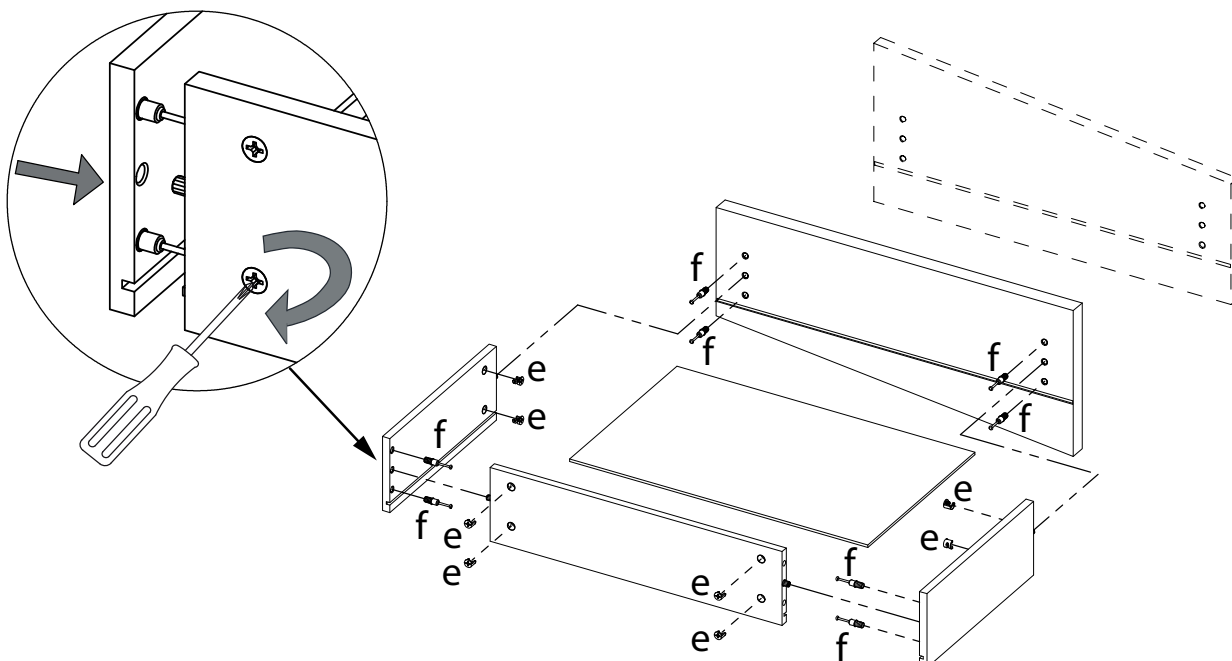

1

2

3

4

Insert drawers into guides.
 Push point "A" to fix the drawers to guides.
 Push the point "B" to adjust frontals, if necessary.

CAMELGROUP via S. Antonio, 7 - 31010 - Orsago (TV) ITALY - Ph. +39 0438 99.74.11 - Fax +39 0438 99.11.23
www.modumitalia.it - info@modumitalia.it

STORM

CHEST

a (x4) TSP 4X35	b (x2) Ø10X30	c (x4) 	d (x24) EURO 6x13
e (x4) 	f (x40) Ø12x10,6	g (x40) M6	h (x6)

1

2

3

4

Insert drawers into guides.
Push point "A" to fix the drawers to guides.
Push the point "B" to adjust frontals, if necessary.