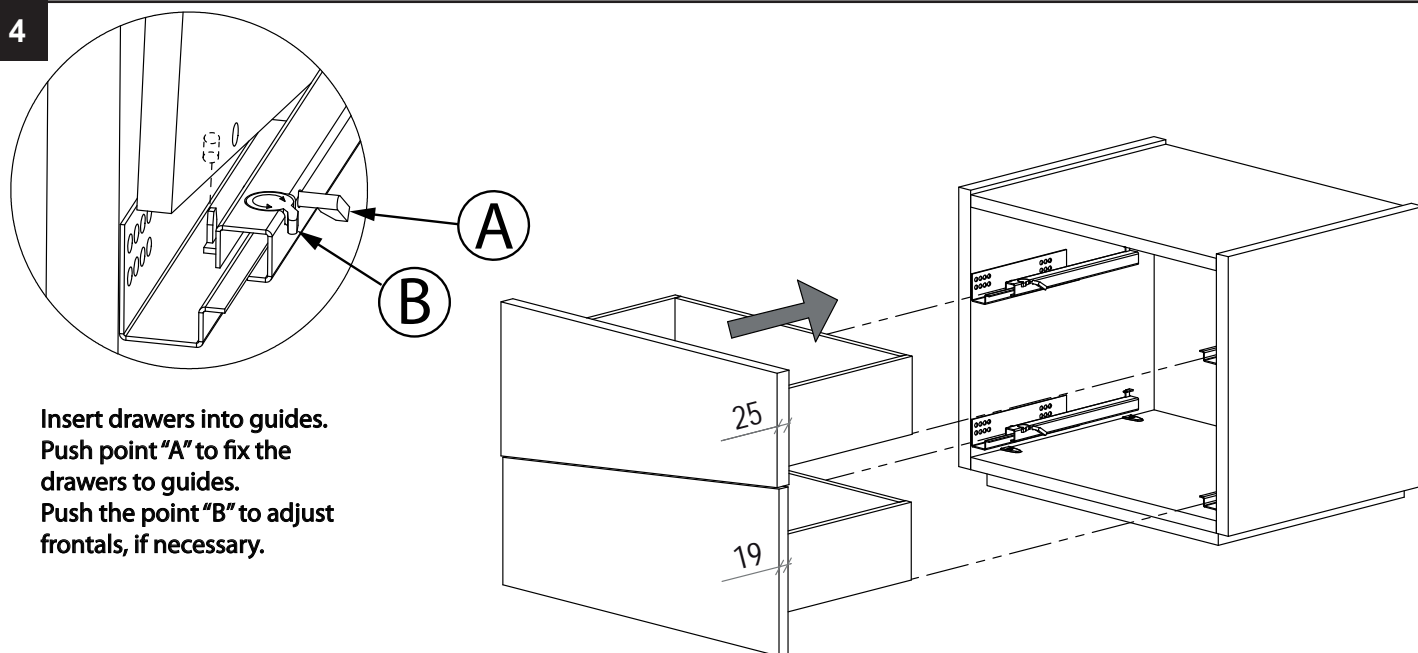

1

2

3

4

Insert drawers into guides.
 Push point "A" to fix the drawers to guides.
 Push the point "B" to adjust frontals, if necessary.

CAMELGROUP via S. Antonio, 7 - 31010 - Orsago (TV) ITALY - Ph. +39 0438 99.74.11 - Fax +39 0438 99.11.23
www.modumitalia.it - info@modumitalia.it

STORM

CHEST

a (x4) TSP 4X35	b (x2) Ø10X30	c (x4) 	d (x24) EURO 6x13
e (x4) 	f (x40) Ø12x10,6	g (x40) M6	h (x6)

1

2

3

4

Insert drawers into guides.
Push point "A" to fix the drawers to guides.
Push the point "B" to adjust frontals, if necessary.