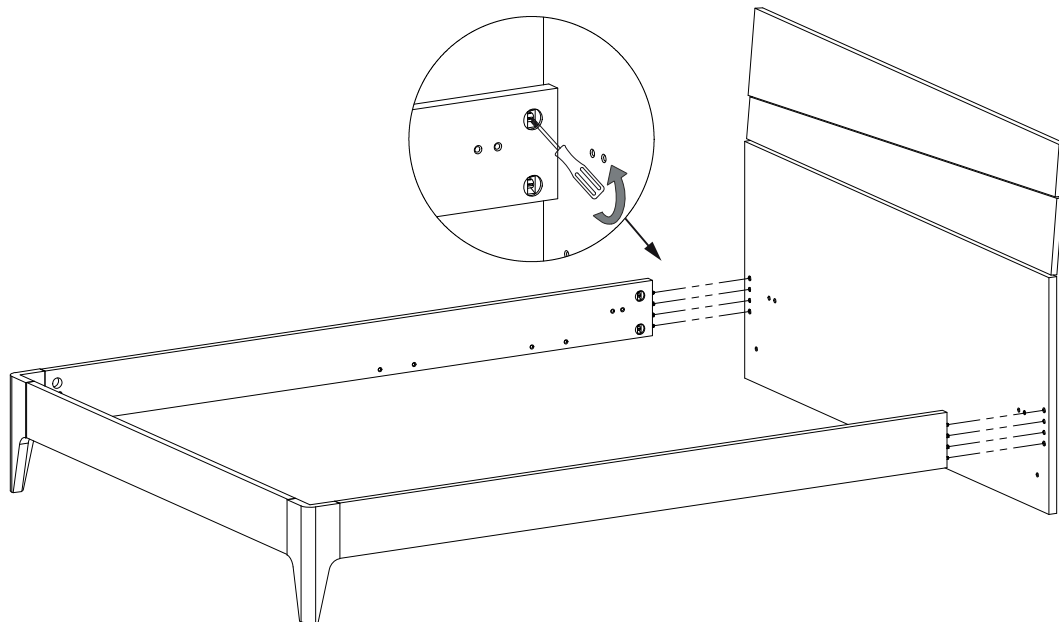

STORM

CHEST

a (x4) TSP 4X35	b (x2) Ø10X30	c (x4) 	d (x24) EURO 6x13
e (x4) 	f (x40) Ø12x10,6	g (x40) M6	h (x6)

1

2

3

4

Insert drawers into guides.
Push point "A" to fix the drawers to guides.
Push the point "B" to adjust frontals, if necessary.

CAMELGROUP via S. Antonio, 7 - 31010 - Orsago (TV) ITALY - Ph. +39 0438 99.74.11 - Fax +39 0438 99.11.23
www.modumitalia.it - info@modumitalia.it

FOLD

BED FOLD

1

2

3

4

5