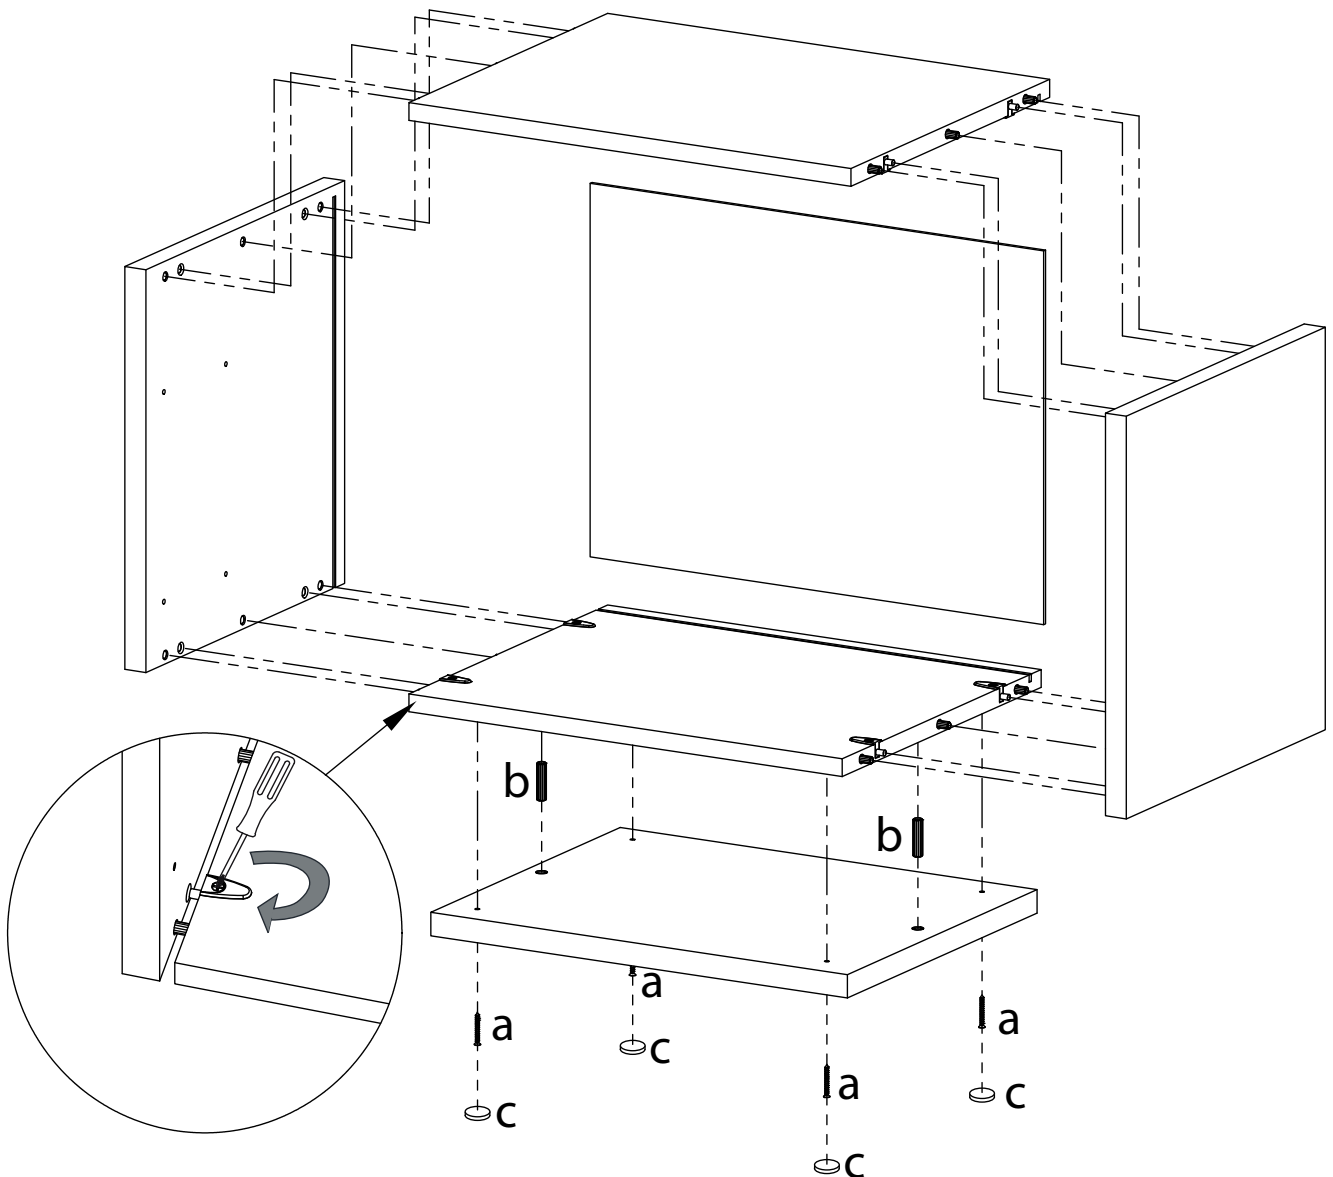

1

2

3

4

Insert drawers into guides.
 Push point "A" to fix the drawers to guides.
 Push the point "B" to adjust frontals, if necessary.

CAMELGROUP via S. Antonio, 7 - 31010 - Orsago (TV) ITALY - Ph. +39 0438 99.74.11 - Fax +39 0438 99.11.23
www.modumitalia.it - info@modumitalia.it

STORM

CHEST

a (x4) TSP 4X35	b (x2) Ø10X30	c (x4) 	d (x24) EURO 6x13
e (x4) 	f (x40) Ø12x10,6	g (x40) M6	h (x6)

1

2

3

4

Insert drawers into guides.
Push point "A" to fix the drawers to guides.
Push the point "B" to adjust frontals, if necessary.