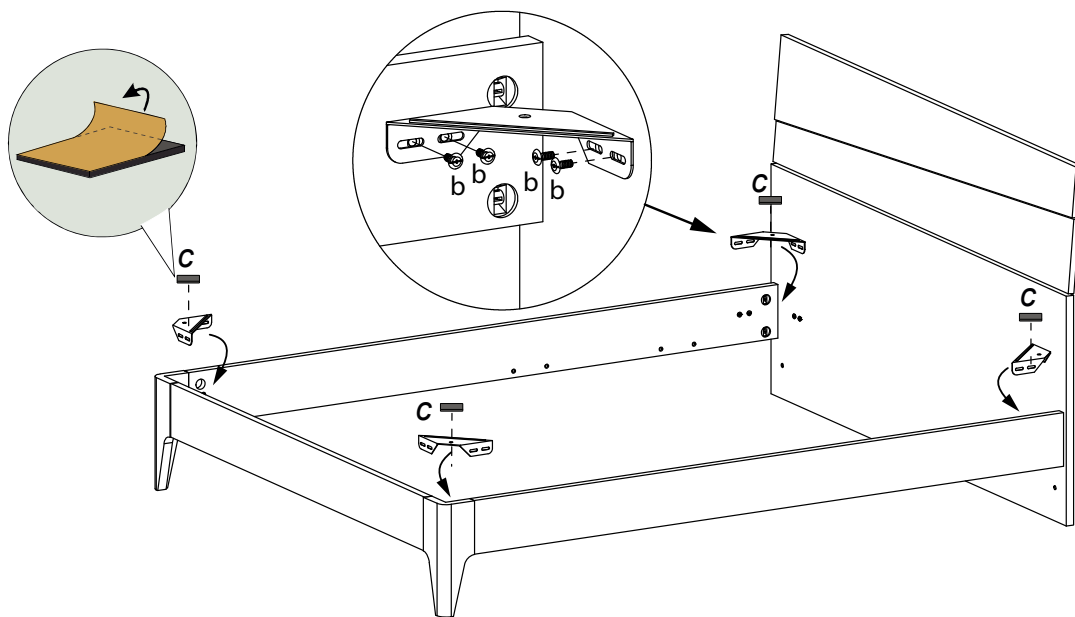

1

2

3

4

Insert drawers into guides.
 Push point "A" to fix the drawers to guides.
 Push the point "B" to adjust frontals, if necessary.

CAMELGROUP via S. Antonio, 7 - 31010 - Orsago (TV) ITALY - Ph. +39 0438 99.74.11 - Fax +39 0438 99.11.23
www.modumitalia.it - info@modumitalia.it

STORM

CHEST

a (x4) TSP 4X35	b (x2) Ø10X30	c (x4) 	d (x24) EURO 6x13
e (x4) 	f (x40) Ø12x10,6	g (x40) M6	h (x6)

1

2

3

4

Insert drawers into guides.
Push point "A" to fix the drawers to guides.
Push the point "B" to adjust frontals, if necessary.

CAMELGROUP via S. Antonio, 7 - 31010 - Orsago (TV) ITALY - Ph. +39 0438 99.74.11 - Fax +39 0438 99.11.23
www.modumitalia.it - info@modumitalia.it

FOLD

BED FOLD

1

2

3

4

5