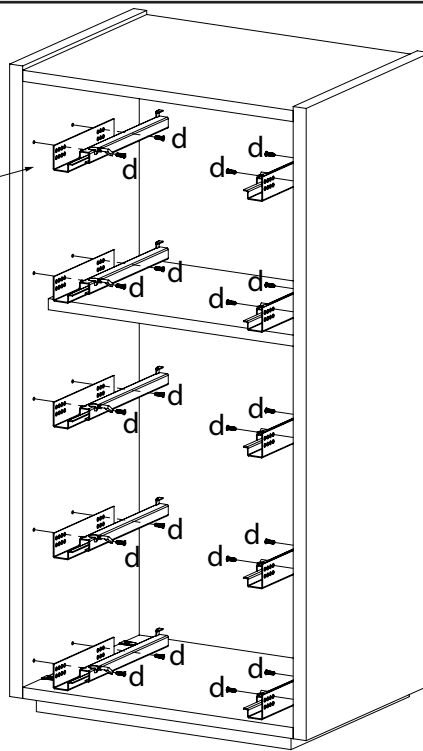

1

2

3

4

Insert drawers into guides.
 Push point "A" to fix the drawers to guides.
 Push the point "B" to adjust frontals, if necessary.

CAMELGROUP via S. Antonio, 7 - 31010 - Orsago (TV) ITALY - Ph. +39 0438 99.74.11 - Fax +39 0438 99.11.23
www.modumitalia.it - info@modumitalia.it

STORM

CHEST

a (x4) TSP 4X35	b (x2) Ø10X30	c (x4) 	d (x24) EURO 6x13
e (x4) 	f (x40) Ø12x10,6	g (x40) M6	h (x6)

1

2

3

4

Insert drawers into guides.
Push point "A" to fix the drawers to guides.
Push the point "B" to adjust frontals, if necessary.