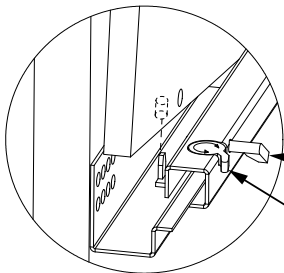

1

2

3

4

Insert drawers into guides.
 Push point "A" to fix the drawers to guides.
 Push the point "B" to adjust frontals, if necessary.

CAMELGROUP via S. Antonio, 7 - 31010 - Orsago (TV) ITALY - Ph. +39 0438 99.74.11 - Fax +39 0438 99.11.23
www.modumitalia.it - info@modumitalia.it

STORM

CHEST

a (x4) TSP 4X35	b (x2) Ø10X30	c (x4) 	d (x24) EURO 6x13
e (x4) 	f (x40) Ø12x10,6	g (x40) M6	h (x6)

1

2

3

4

Insert drawers into guides.
Push point "A" to fix the drawers to guides.
Push the point "B" to adjust frontals, if necessary.