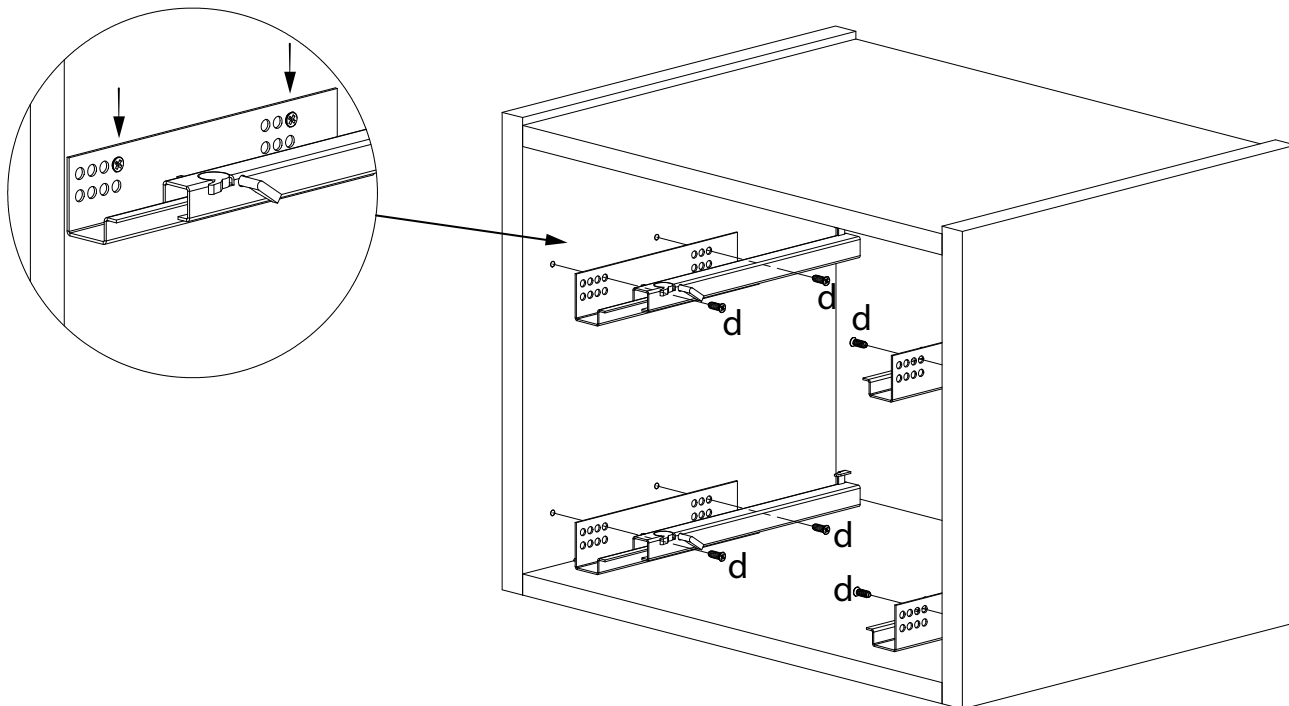

1

2

3

4

Insert drawers into guides.
 Push point "A" to fix the drawers to guides.
 Push the point "B" to adjust frontals, if necessary.

CAMELGROUP via S. Antonio, 7 - 31010 - Orsago (TV) ITALY - Ph. +39 0438 99.74.11 - Fax +39 0438 99.11.23
www.modumitalia.it - info@modumitalia.it

STORM

CHEST

a (x4) TSP 4X35	b (x2) Ø10X30	c (x4) 	d (x24) EURO 6x13
e (x4) 	f (x40) Ø12x10,6	g (x40) M6	h (x6)

1

2

3

4

Insert drawers into guides.
Push point "A" to fix the drawers to guides.
Push the point "B" to adjust frontals, if necessary.