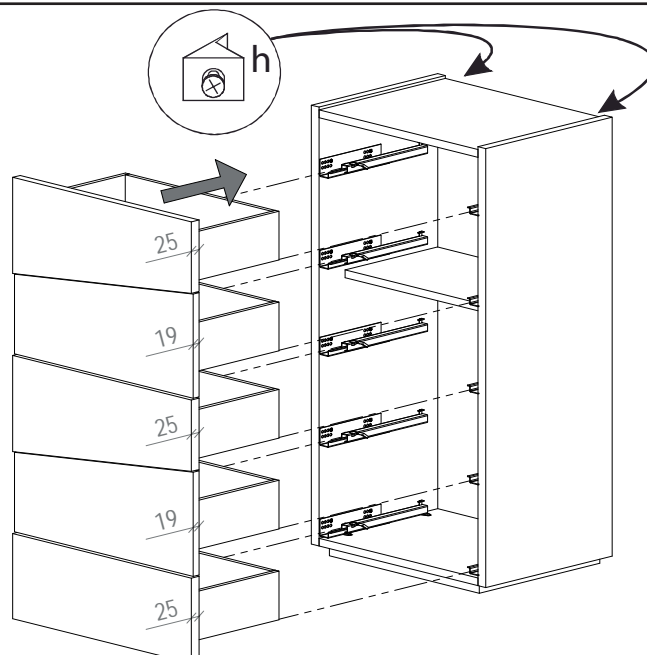

1

2

3

4

Insert drawers into guides.
 Push point "A" to fix the drawers to guides.
 Push the point "B" to adjust frontals, if necessary.

CAMELGROUP via S. Antonio, 7 - 31010 - Orsago (TV) ITALY - Ph. +39 0438 99.74.11 - Fax +39 0438 99.11.23
www.modumitalia.it - info@modumitalia.it

STORM

CHEST

a (x4) TSP 4X35	b (x2) Ø10X30	c (x4) 	d (x24) EURO 6x13
e (x4) 	f (x40) Ø12x10,6	g (x40) M6	h (x6)

1

2

3

4

Insert drawers into guides.
Push point "A" to fix the drawers to guides.
Push the point "B" to adjust frontals, if necessary.