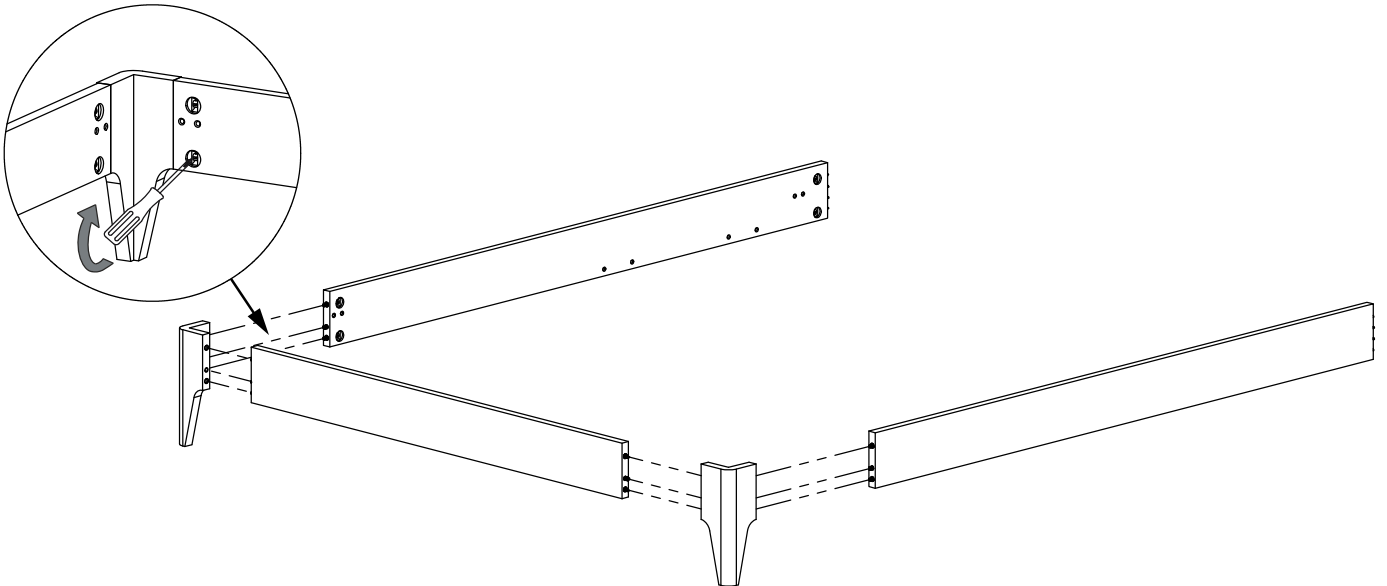

CAMELGROUP via S. Antonio, 7 - 31010 - Orsago (TV) ITALY - Ph. +39 0438 99.74.11 - Fax +39 0438 99.11.23
www.modumitalia.it - info@modumitalia.it

FOLD

BED FOLD

1

2