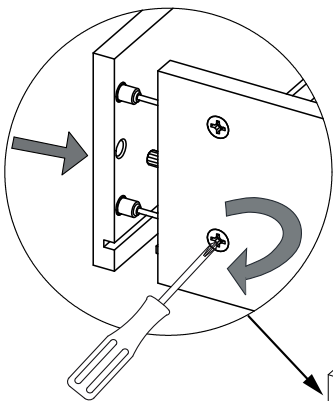

1

2

3

4

Insert drawers into guides.
 Push point "A" to fix the drawers to guides.
 Push the point "B" to adjust frontals, if necessary.

CAMELGROUP via S. Antonio, 7 - 31010 - Orsago (TV) ITALY - Ph. +39 0438 99.74.11 - Fax +39 0438 99.11.23
www.modumitalia.it - info@modumitalia.it

STORM

CHEST

a (x4) TSP 4X35	b (x2) Ø10X30	c (x4) 	d (x24) EURO 6x13
e (x4) 	f (x40) Ø12x10,6	g (x40) M6	h (x6)

1

2

3

4

Insert drawers into guides.
Push point "A" to fix the drawers to guides.
Push the point "B" to adjust frontals, if necessary.