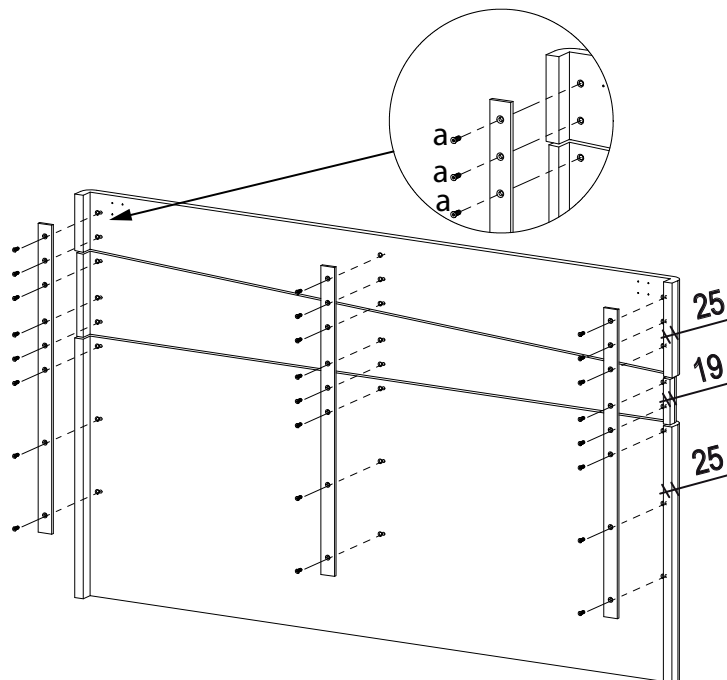

CAMELGROUP via S. Antonio, 7 - 31010 - Orsago (TV) ITALY - Ph. +39 0438 99.74.11 - Fax +39 0438 99.11.23
www.modumitalia.it - info@modumitalia.it

FOLD

BED FOLD

1

2