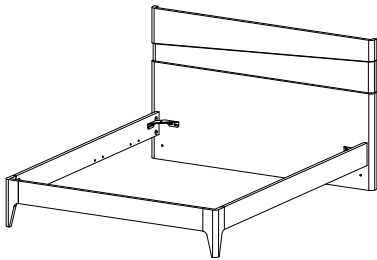

CAMELGROUP via S. Antonio, 7 - 31010 - Orsago (TV) ITALY - Ph. +39 0438 99.74.11 - Fax +39 0438 99.11.23
www.modumitalia.it - info@modumitalia.it

FOLD

BED FOLD