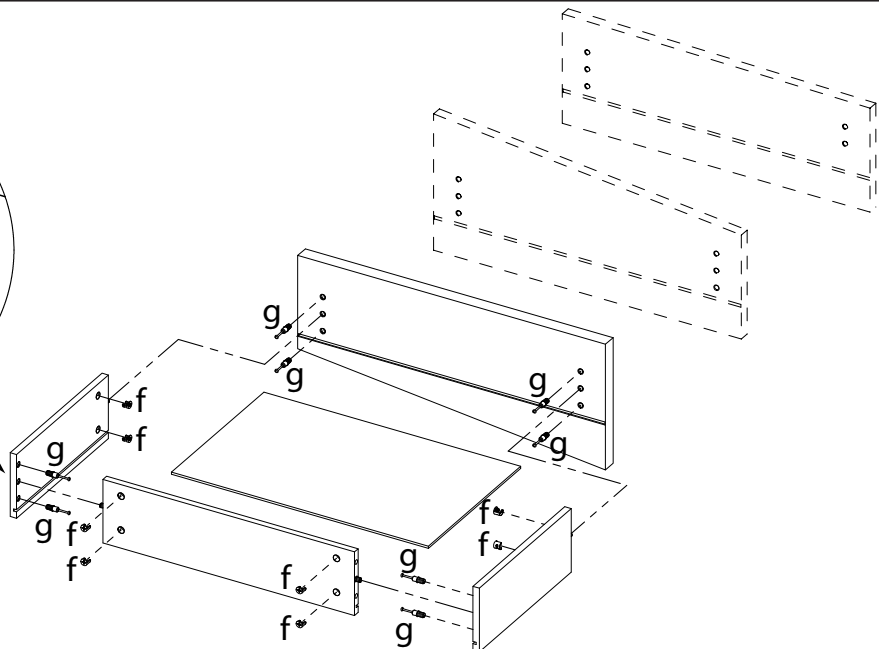

1

2

3

4

Insert drawers into guides.
 Push point "A" to fix the drawers to guides.
 Push the point "B" to adjust frontals, if necessary.

CAMELGROUP via S. Antonio, 7 - 31010 - Orsago (TV) ITALY - Ph. +39 0438 99.74.11 - Fax +39 0438 99.11.23
www.modumitalia.it - info@modumitalia.it

STORM

CHEST

a (x4) TSP 4X35	b (x2) Ø10X30	c (x4) 	d (x24) EURO 6x13
e (x4) 	f (x40) Ø12x10,6	g (x40) M6	h (x6)

1

2

3

4

Insert drawers into guides.
Push point "A" to fix the drawers to guides.
Push the point "B" to adjust frontals, if necessary.