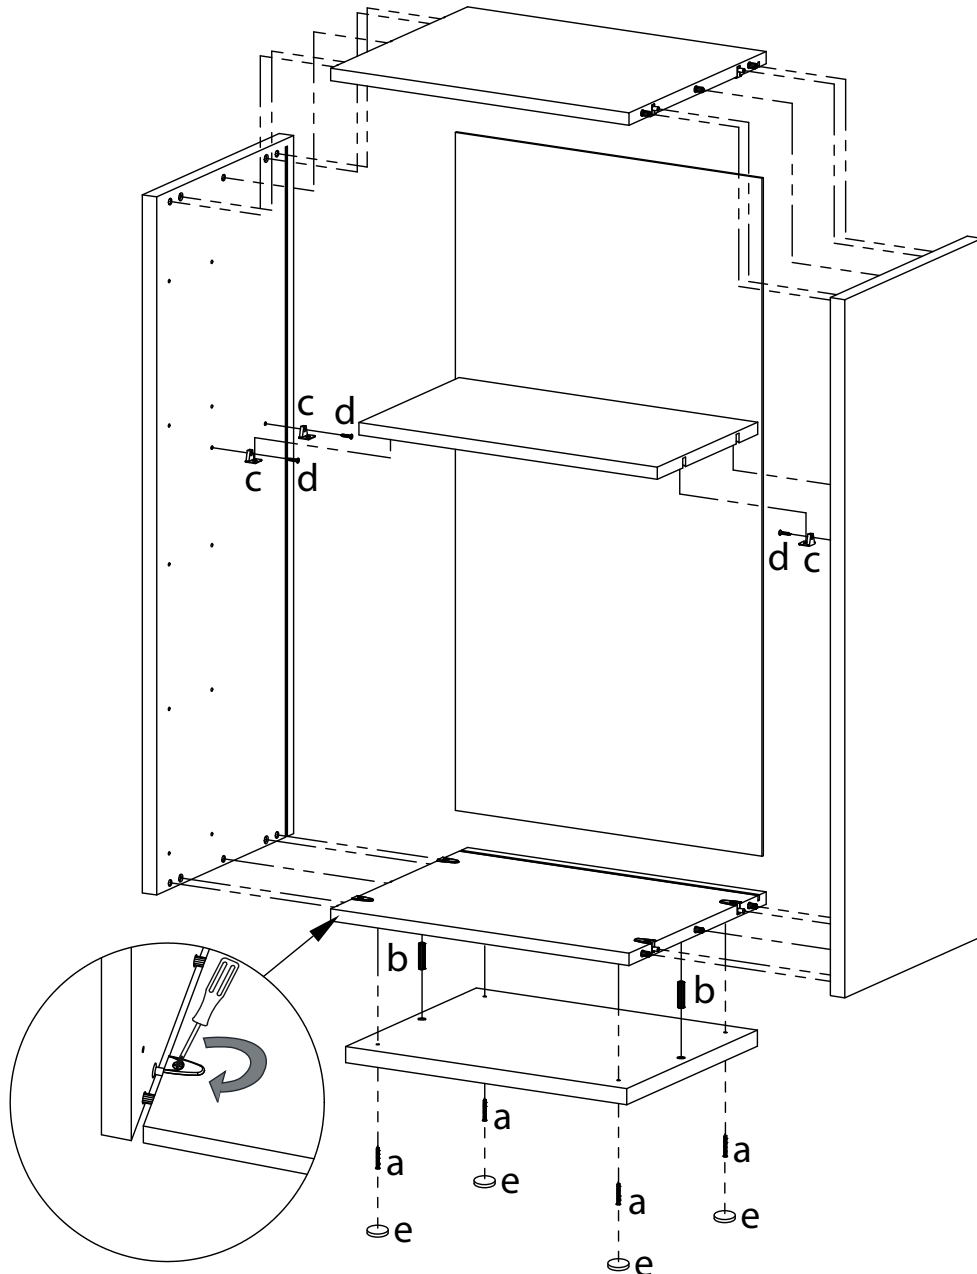

1

2

3

4

Insert drawers into guides.
 Push point "A" to fix the drawers to guides.
 Push the point "B" to adjust frontals, if necessary.

CAMELGROUP via S. Antonio, 7 - 31010 - Orsago (TV) ITALY - Ph. +39 0438 99.74.11 - Fax +39 0438 99.11.23
www.modumitalia.it - info@modumitalia.it

STORM

CHEST

a (x4) TSP 4X35	b (x2) Ø10X30	c (x4) 	d (x24) EURO 6x13
e (x4) 	f (x40) Ø12x10,6	g (x40) M6	h (x6)

1

2

3

4

Insert drawers into guides.
Push point "A" to fix the drawers to guides.
Push the point "B" to adjust frontals, if necessary.