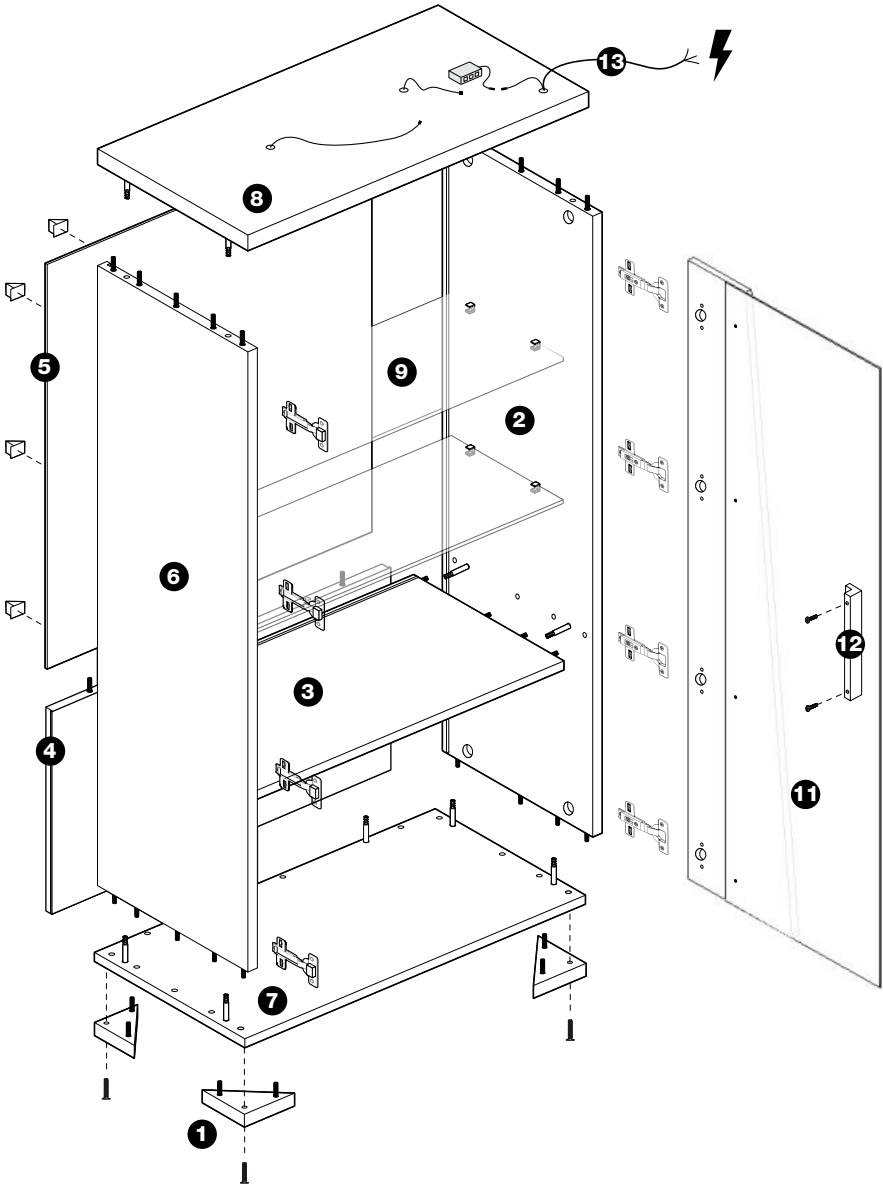

ASSEMBLING INSTRUCTIONS

**2/D VETRINE
MOD. LISA**

2 DOOR VITRINE

IMPORTANT
ASSEMBLING THIS
UNIT NEEDS
MINIMUM 2 PEOPLE

OK
IMPORTANT USE

NO
DON'T USE THE DRILL

LEGEND

- 1** Feet
- 2** Lateral side (R)
- 3** Central shelf
- 4** Back panel
- 5** Back panel
- 6** Lateral side (L)
- 7** Bottom
- 8** Top
- 9** Central glass shelf
- 10** Lateral Door (L)
- 11** Lateral Door (R)
- 12** Handle
- 13** Electrical kit

FITTING CHECK LIST

1

2

3

4

5

6

7