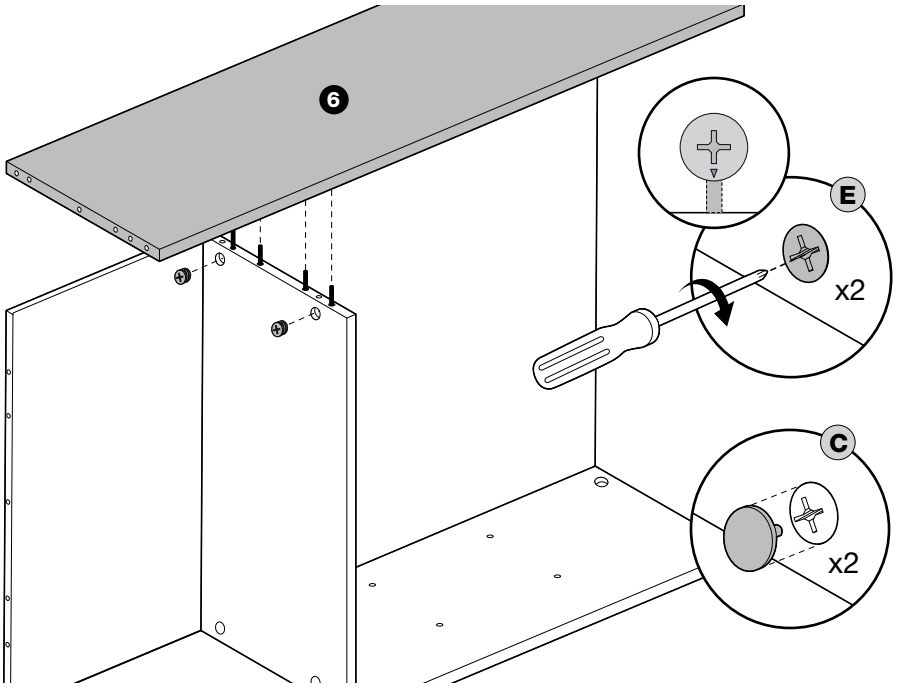

ASSEMBLING INSTRUCTIONS

**2/D VETRINE
MOD. LISA**

2 DOOR VITRINE

IMPORTANT
ASSEMBLING THIS
UNIT NEEDS
MINIMUM 2 PEOPLE

OK
IMPORTANT USE

NO
DON'T USE THE DRILL

LEGEND

- 1** Feet
- 2** Lateral side (R)
- 3** Central shelf
- 4** Back panel
- 5** Back panel
- 6** Lateral side (L)
- 7** Bottom
- 8** Top
- 9** Central glass shelf
- 10** Lateral Door (L)
- 11** Lateral Door (R)
- 12** Handle
- 13** Electrical kit

FITTING CHECK LIST

1

2

3

4

5

6

7