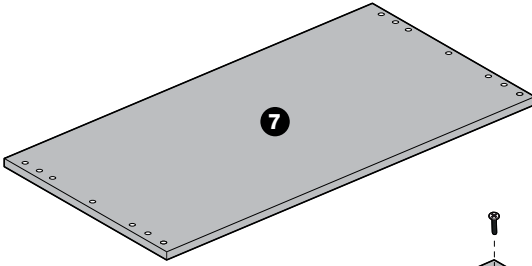

ASSEMBLING INSTRUCTIONS

**2/D VETRINE
MOD. LISA**

2 DOOR VITRINE

IMPORTANT
ASSEMBLING THIS
UNIT NEEDS
MINIMUM 2 PEOPLE

OK
IMPORTANT USE

NO
DON'T USE THE DRILL

LEGEND

- 1** Feet
- 2** Lateral side (R)
- 3** Central shelf
- 4** Back panel
- 5** Back panel
- 6** Lateral side (L)
- 7** Bottom
- 8** Top
- 9** Central glass shelf
- 10** Lateral Door (L)
- 11** Lateral Door (R)
- 12** Handle
- 13** Electrical kit

FITTING CHECK LIST

1

2

3

4

5

6

7