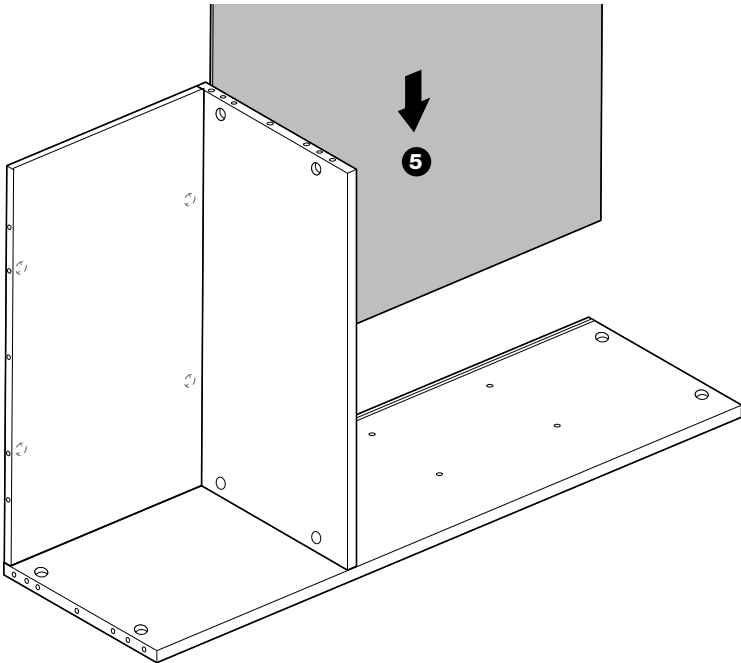

ASSEMBLING INSTRUCTIONS

**2/D VETRINE
MOD. LISA**

2 DOOR VITRINE

IMPORTANT
ASSEMBLING THIS
UNIT NEEDS
MINIMUM 2 PEOPLE

OK
IMPORTANT USE

NO
DON'T USE THE DRILL

LEGEND

- 1** Feet
- 2** Lateral side (R)
- 3** Central shelf
- 4** Back panel
- 5** Back panel
- 6** Lateral side (L)
- 7** Bottom
- 8** Top
- 9** Central glass shelf
- 10** Lateral Door (L)
- 11** Lateral Door (R)
- 12** Handle
- 13** Electrical kit

FITTING CHECK LIST

1

2

3

4

5

6

7