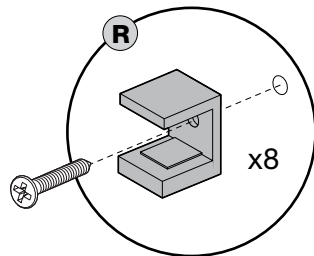

ASSEMBLING INSTRUCTIONS

**2/D VETRINE
MOD. LISA**

2 DOOR VITRINE

IMPORTANT
ASSEMBLING THIS
UNIT NEEDS
MINIMUM 2 PEOPLE

OK
IMPORTANT USE

NO
DON'T USE THE DRILL

LEGEND

- 1** Feet
- 2** Lateral side (R)
- 3** Central shelf
- 4** Back panel
- 5** Back panel
- 6** Lateral side (L)
- 7** Bottom
- 8** Top
- 9** Central glass shelf
- 10** Lateral Door (L)
- 11** Lateral Door (R)
- 12** Handle
- 13** Electrical kit

8

IMPORTANT
ASSEMBLING THIS
UNIT NEEDS
MINIMUM 2 PEOPLE

9

10

**X****Y**

X

Y