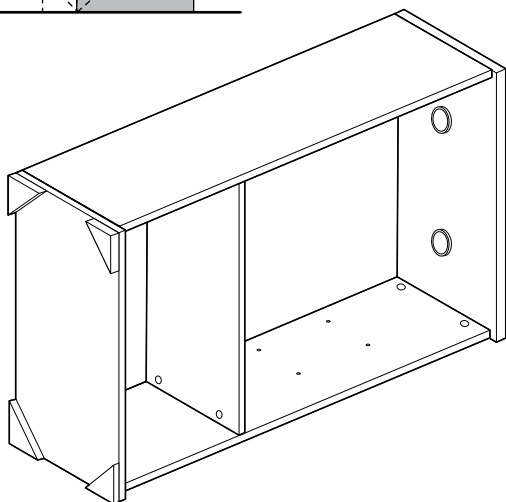

IMPORTANT
ASSEMBLING THIS
UNIT NEEDS
MINIMUM 2 PEOPLE