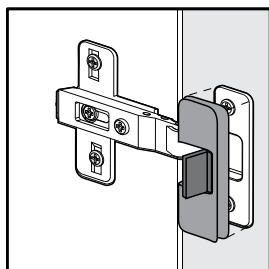

ASSEMBLING INSTRUCTIONS

**2/D VETRINE
MOD. LISA**

2 DOOR VITRINE

IMPORTANT
ASSEMBLING THIS
UNIT NEEDS
MINIMUM 2 PEOPLE

OK
IMPORTANT USE

NO
DON'T USE THE DRILL

LEGEND

- 1** Feet
- 2** Lateral side (R)
- 3** Central shelf
- 4** Back panel
- 5** Back panel
- 6** Lateral side (L)
- 7** Bottom
- 8** Top
- 9** Central glass shelf
- 10** Lateral Door (L)
- 11** Lateral Door (R)
- 12** Handle
- 13** Electrical kit

8

IMPORTANT
ASSEMBLING THIS
UNIT NEEDS
MINIMUM 2 PEOPLE

9

10

**X****Y**

X

Y