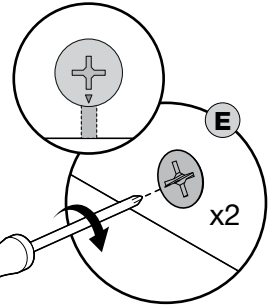

ASSEMBLING INSTRUCTIONS

**2/D VETRINE
MOD. LISA**

2 DOOR VITRINE

IMPORTANT
ASSEMBLING THIS
UNIT NEEDS
MINIMUM 2 PEOPLE

OK
IMPORTANT USE

NO
DON'T USE THE DRILL

LEGEND

- 1** Feet
- 2** Lateral side (R)
- 3** Central shelf
- 4** Back panel
- 5** Back panel
- 6** Lateral side (L)
- 7** Bottom
- 8** Top
- 9** Central glass shelf
- 10** Lateral Door (L)
- 11** Lateral Door (R)
- 12** Handle
- 13** Electrical kit

FITTING CHECK LIST

1

2

3

4

5

6

7