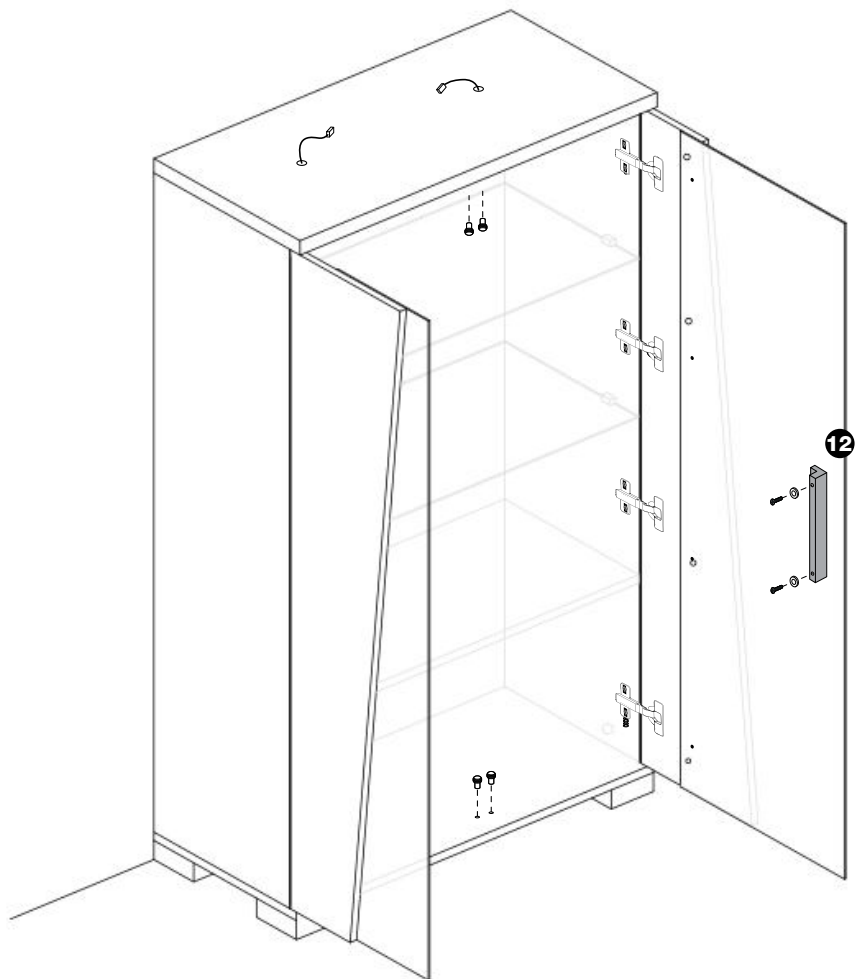

ASSEMBLING INSTRUCTIONS

**2/D VETRINE
MOD. LISA**

2 DOOR VITRINE

IMPORTANT
ASSEMBLING THIS
UNIT NEEDS
MINIMUM 2 PEOPLE

OK
IMPORTANT USE

NO
DON'T USE THE DRILL

LEGEND

- 1** Feet
- 2** Lateral side (R)
- 3** Central shelf
- 4** Back panel
- 5** Back panel
- 6** Lateral side (L)
- 7** Bottom
- 8** Top
- 9** Central glass shelf
- 10** Lateral Door (L)
- 11** Lateral Door (R)
- 12** Handle
- 13** Electrical kit

8

IMPORTANT
ASSEMBLING THIS
UNIT NEEDS
MINIMUM 2 PEOPLE

9

10

**X****Y**

X

Y