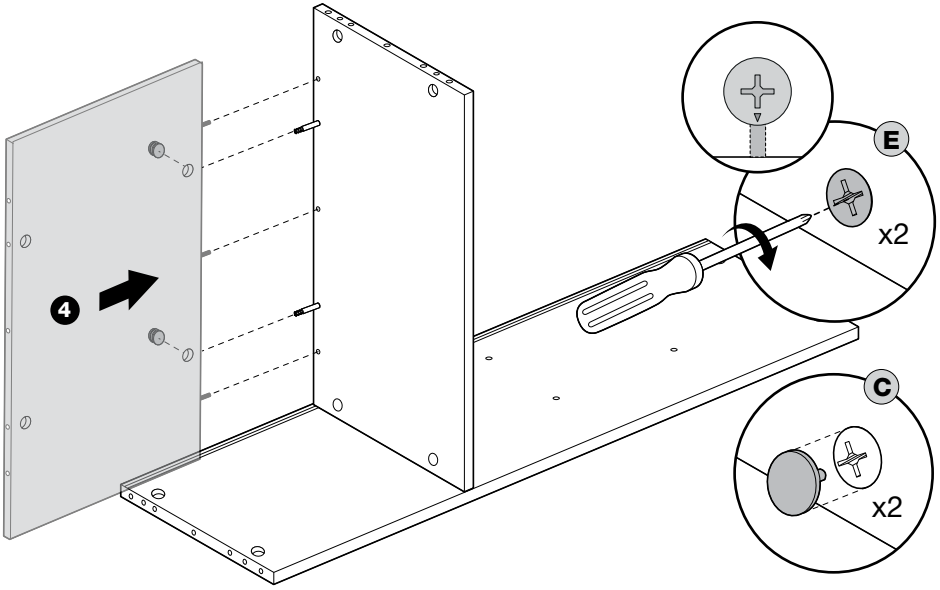

ASSEMBLING INSTRUCTIONS

**2/D VETRINE
MOD. LISA**

2 DOOR VITRINE

IMPORTANT
ASSEMBLING THIS
UNIT NEEDS
MINIMUM 2 PEOPLE

OK
IMPORTANT USE

NO
DON'T USE THE DRILL

LEGEND

- 1** Feet
- 2** Lateral side (R)
- 3** Central shelf
- 4** Back panel
- 5** Back panel
- 6** Lateral side (L)
- 7** Bottom
- 8** Top
- 9** Central glass shelf
- 10** Lateral Door (L)
- 11** Lateral Door (R)
- 12** Handle
- 13** Electrical kit

FITTING CHECK LIST

1

2

3

4

5

6

7