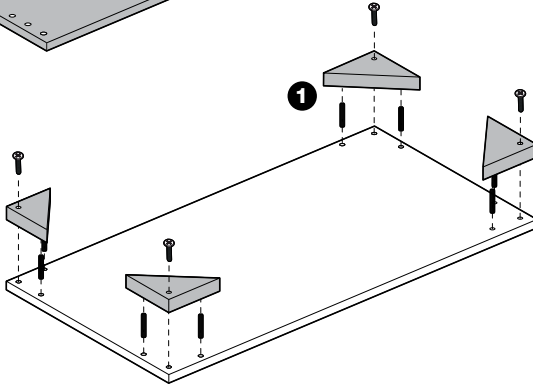

ASSEMBLING INSTRUCTIONS

**2/D VETRINE
MOD. LISA**

2 DOOR VITRINE

IMPORTANT
ASSEMBLING THIS
UNIT NEEDS
MINIMUM 2 PEOPLE

OK
IMPORTANT USE

NO
DON'T USE THE DRILL

LEGEND

- 1** Feet
- 2** Lateral side (R)
- 3** Central shelf
- 4** Back panel
- 5** Back panel
- 6** Lateral side (L)
- 7** Bottom
- 8** Top
- 9** Central glass shelf
- 10** Lateral Door (L)
- 11** Lateral Door (R)
- 12** Handle
- 13** Electrical kit

FITTING CHECK LIST

1

2

3

4

5

6

7