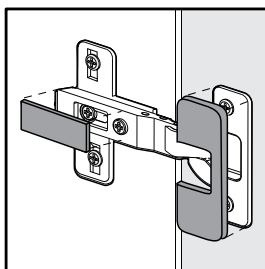

ASSEMBLING INSTRUCTIONS

**2/D VETRINE
MOD. LISA**

2 DOOR VITRINE

IMPORTANT
ASSEMBLING THIS
UNIT NEEDS
MINIMUM 2 PEOPLE

OK
IMPORTANT USE

NO
DON'T USE THE DRILL

LEGEND

- 1** Feet
- 2** Lateral side (R)
- 3** Central shelf
- 4** Back panel
- 5** Back panel
- 6** Lateral side (L)
- 7** Bottom
- 8** Top
- 9** Central glass shelf
- 10** Lateral Door (L)
- 11** Lateral Door (R)
- 12** Handle
- 13** Electrical kit

8

IMPORTANT
ASSEMBLING THIS
UNIT NEEDS
MINIMUM 2 PEOPLE

9

10

**X****Y**

X

Y