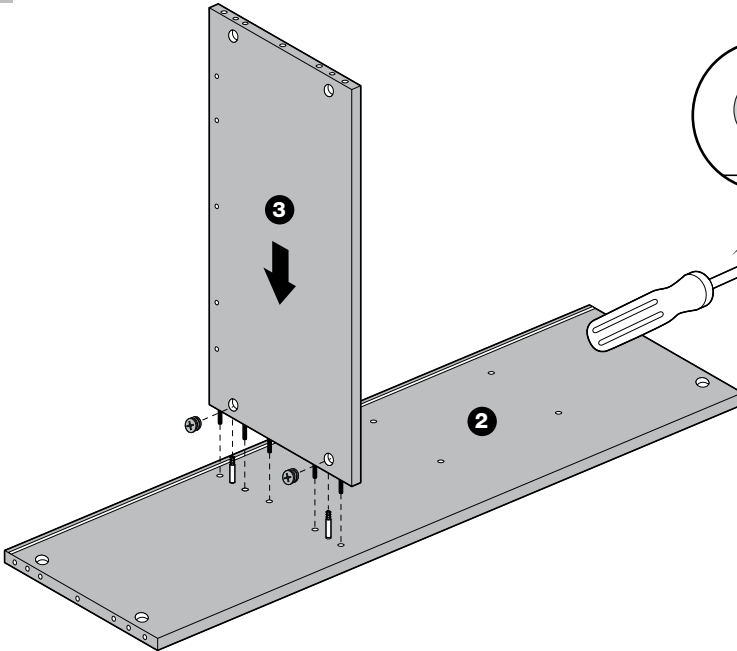

ASSEMBLING INSTRUCTIONS

**2/D VETRINE
MOD. LISA**

2 DOOR VITRINE

IMPORTANT
ASSEMBLING THIS
UNIT NEEDS
MINIMUM 2 PEOPLE

OK
IMPORTANT USE

NO
DON'T USE THE DRILL

LEGEND

- 1** Feet
- 2** Lateral side (R)
- 3** Central shelf
- 4** Back panel
- 5** Back panel
- 6** Lateral side (L)
- 7** Bottom
- 8** Top
- 9** Central glass shelf
- 10** Lateral Door (L)
- 11** Lateral Door (R)
- 12** Handle
- 13** Electrical kit

FITTING CHECK LIST

1

2

3

4

5

6

7