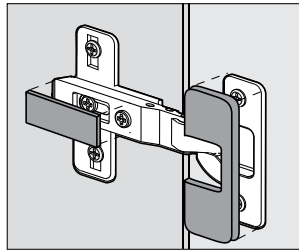

ASSEMBLING INSTRUCTIONS

**2/D VETRINE
MOD. LISA**

2 DOOR VITRINE

IMPORTANT
ASSEMBLING THIS
UNIT NEEDS
MINIMUM 2 PEOPLE

OK
IMPORTANT USE

NO
DON'T USE THE DRILL

LEGEND

- 1** Feet
- 2** Lateral side (R)
- 3** Central shelf
- 4** Back panel
- 5** Back panel
- 6** Lateral side (L)
- 7** Bottom
- 8** Top
- 9** Central glass shelf
- 10** Lateral Door (L)
- 11** Lateral Door (R)
- 12** Handle
- 13** Electrical kit

8

IMPORTANT
ASSEMBLING THIS
UNIT NEEDS
MINIMUM 2 PEOPLE

9

10

**X****Y**

X

Y