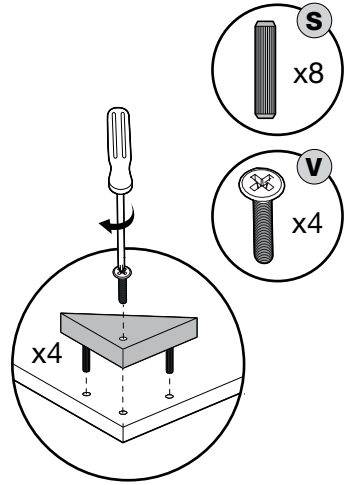

ASSEMBLING INSTRUCTIONS

**2/D VETRINE
MOD. LISA**

2 DOOR VITRINE

IMPORTANT
ASSEMBLING THIS
UNIT NEEDS
MINIMUM 2 PEOPLE

OK
IMPORTANT USE

NO
DON'T USE THE DRILL

LEGEND

- 1** Feet
- 2** Lateral side (R)
- 3** Central shelf
- 4** Back panel
- 5** Back panel
- 6** Lateral side (L)
- 7** Bottom
- 8** Top
- 9** Central glass shelf
- 10** Lateral Door (L)
- 11** Lateral Door (R)
- 12** Handle
- 13** Electrical kit

FITTING CHECK LIST

1

2

3

4

5

6

7