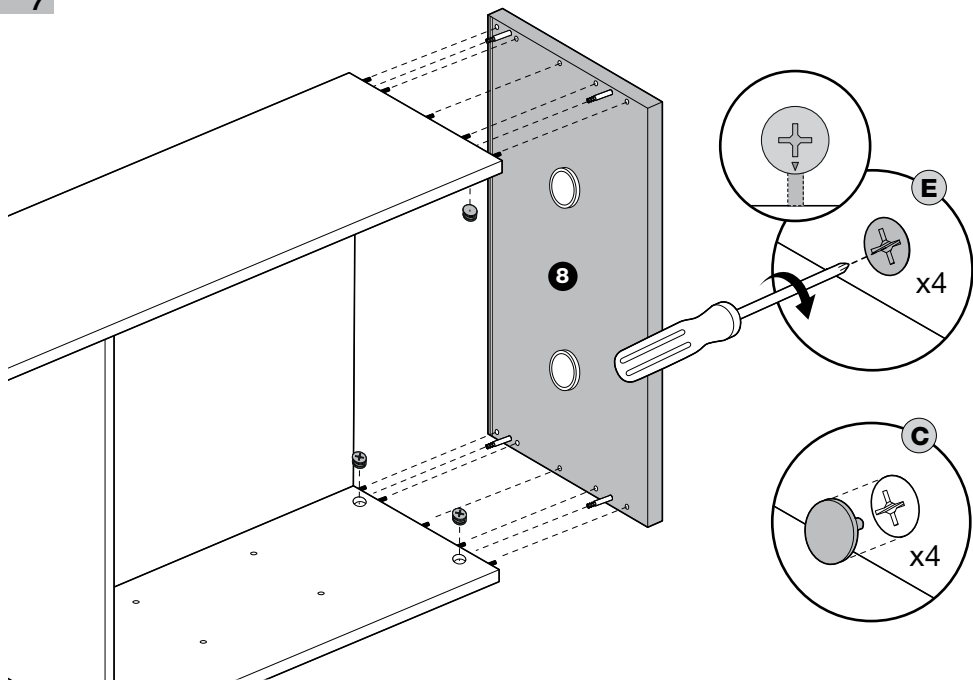

ASSEMBLING INSTRUCTIONS

**2/D VETRINE
MOD. LISA**

2 DOOR VITRINE

IMPORTANT
ASSEMBLING THIS
UNIT NEEDS
MINIMUM 2 PEOPLE

OK
IMPORTANT USE

NO
DON'T USE THE DRILL

LEGEND

- 1** Feet
- 2** Lateral side (R)
- 3** Central shelf
- 4** Back panel
- 5** Back panel
- 6** Lateral side (L)
- 7** Bottom
- 8** Top
- 9** Central glass shelf
- 10** Lateral Door (L)
- 11** Lateral Door (R)
- 12** Handle
- 13** Electrical kit

FITTING CHECK LIST

1

2

3

4

5

6

7