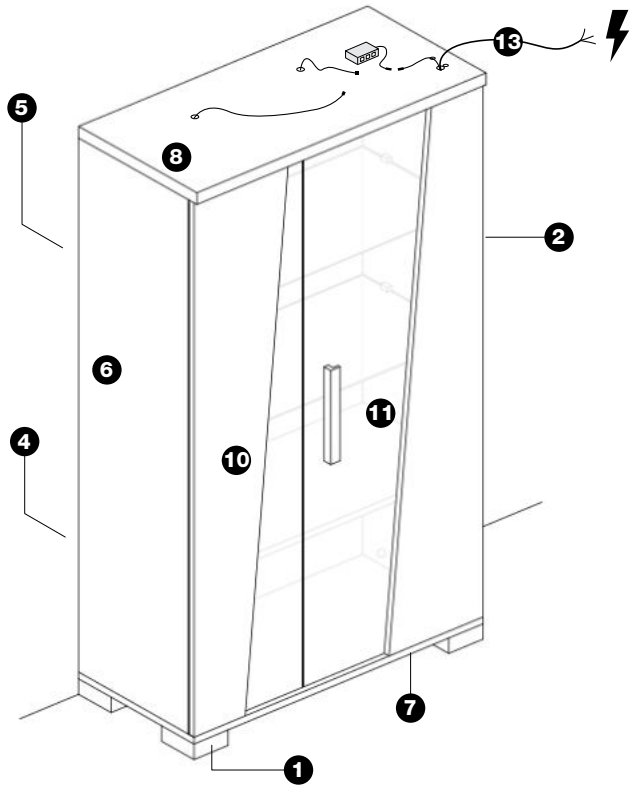

ASSEMBLING INSTRUCTIONS

**2/D VETRINE
MOD. LISA**

2 DOOR VITRINE

IMPORTANT
ASSEMBLING THIS
UNIT NEEDS
MINIMUM 2 PEOPLE

OK
IMPORTANT USE

NO
DON'T USE THE DRILL

LEGEND

- 1** Feet
- 2** Lateral side (R)
- 3** Central shelf
- 4** Back panel
- 5** Back panel
- 6** Lateral side (L)
- 7** Bottom
- 8** Top
- 9** Central glass shelf
- 10** Lateral Door (L)
- 11** Lateral Door (R)
- 12** Handle
- 13** Electrical kit

FITTING CHECK LIST

1

2

3

4

5

6

7