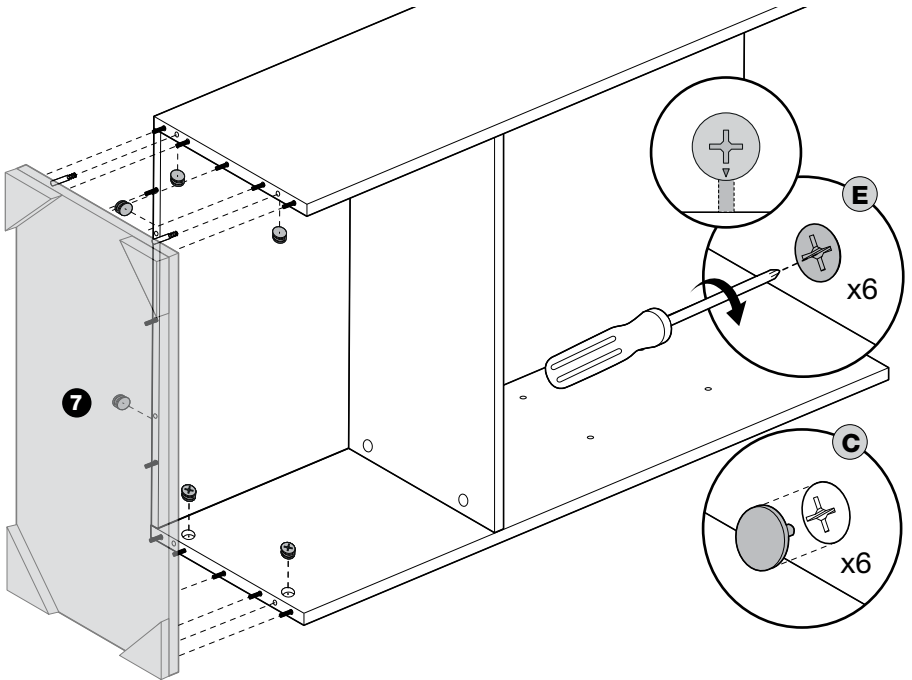

ASSEMBLING INSTRUCTIONS

**2/D VETRINE
MOD. LISA**

2 DOOR VITRINE

IMPORTANT
ASSEMBLING THIS
UNIT NEEDS
MINIMUM 2 PEOPLE

OK
IMPORTANT USE

NO
DON'T USE THE DRILL

LEGEND

- 1** Feet
- 2** Lateral side (R)
- 3** Central shelf
- 4** Back panel
- 5** Back panel
- 6** Lateral side (L)
- 7** Bottom
- 8** Top
- 9** Central glass shelf
- 10** Lateral Door (L)
- 11** Lateral Door (R)
- 12** Handle
- 13** Electrical kit

FITTING CHECK LIST

1

2

3

4

5

6

7

8

IMPORTANT
ASSEMBLING THIS
UNIT NEEDS
MINIMUM 2 PEOPLE

9

10

**X****Y**

X

Y