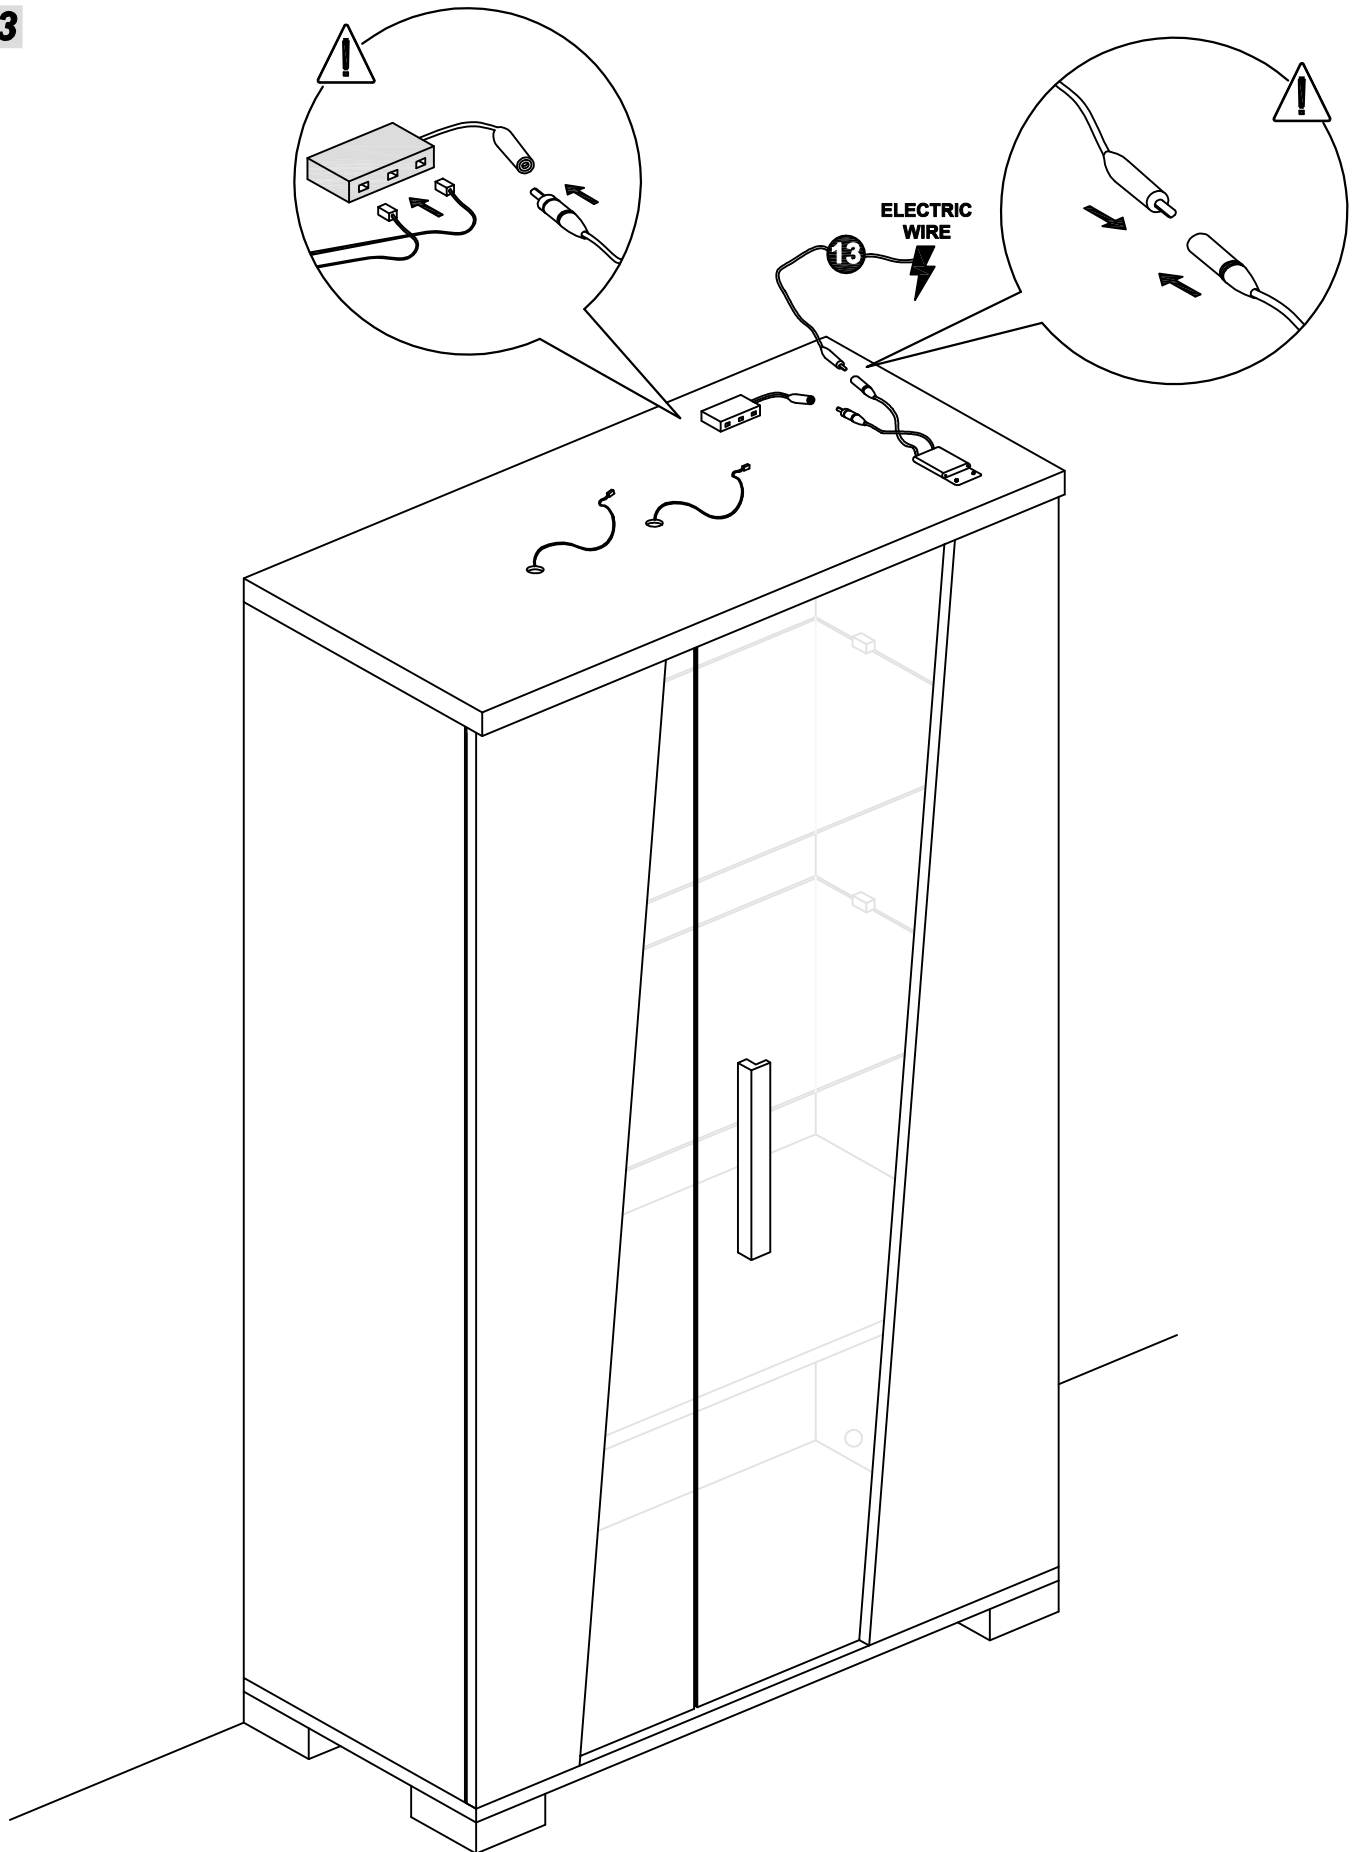

ASSEMBLING INSTRUCTIONS

**2/D VETRINE
MOD. LISA**

2 DOOR VITRINE

IMPORTANT
ASSEMBLING THIS
UNIT NEEDS
MINIMUM 2 PEOPLE

OK
IMPORTANT USE

NO
DON'T USE THE DRILL

LEGEND

- 1** Feet
- 2** Lateral side (R)
- 3** Central shelf
- 4** Back panel
- 5** Back panel
- 6** Lateral side (L)
- 7** Bottom
- 8** Top
- 9** Central glass shelf
- 10** Lateral Door (L)
- 11** Lateral Door (R)
- 12** Handle
- 13** Electrical kit

8

IMPORTANT
ASSEMBLING THIS
UNIT NEEDS
MINIMUM 2 PEOPLE

9

10

**X****Y**

X

Y