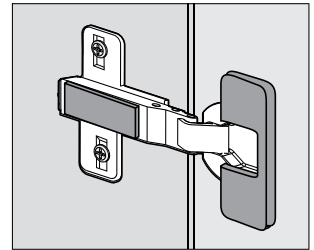

ASSEMBLING INSTRUCTIONS

**2/D VETRINE
MOD. LISA**

2 DOOR VITRINE

IMPORTANT
ASSEMBLING THIS
UNIT NEEDS
MINIMUM 2 PEOPLE

OK
IMPORTANT USE

NO
DON'T USE THE DRILL

LEGEND

- 1** Feet
- 2** Lateral side (R)
- 3** Central shelf
- 4** Back panel
- 5** Back panel
- 6** Lateral side (L)
- 7** Bottom
- 8** Top
- 9** Central glass shelf
- 10** Lateral Door (L)
- 11** Lateral Door (R)
- 12** Handle
- 13** Electrical kit

8

IMPORTANT
ASSEMBLING THIS
UNIT NEEDS
MINIMUM 2 PEOPLE

9

10

**X****Y**

X

Y