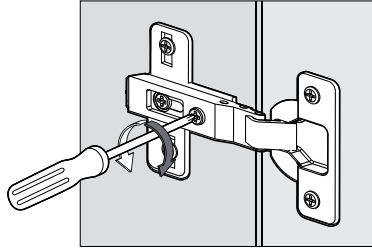

ASSEMBLING INSTRUCTIONS

**2/D VETRINE
MOD. LISA**

2 DOOR VITRINE

IMPORTANT
ASSEMBLING THIS
UNIT NEEDS
MINIMUM 2 PEOPLE

OK
IMPORTANT USE

NO
DON'T USE THE DRILL

LEGEND

- 1** Feet
- 2** Lateral side (R)
- 3** Central shelf
- 4** Back panel
- 5** Back panel
- 6** Lateral side (L)
- 7** Bottom
- 8** Top
- 9** Central glass shelf
- 10** Lateral Door (L)
- 11** Lateral Door (R)
- 12** Handle
- 13** Electrical kit

8

IMPORTANT
ASSEMBLING THIS
UNIT NEEDS
MINIMUM 2 PEOPLE

9

10

**X****Y**

X

Y