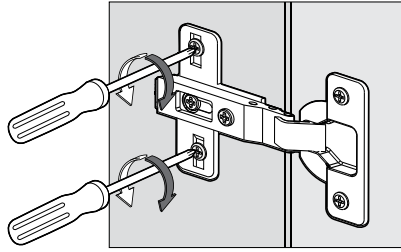

ASSEMBLING INSTRUCTIONS

**2/D VETRINE
MOD. LISA**

2 DOOR VITRINE

IMPORTANT
ASSEMBLING THIS
UNIT NEEDS
MINIMUM 2 PEOPLE

OK
IMPORTANT USE

NO
DON'T USE THE DRILL

LEGEND

- 1** Feet
- 2** Lateral side (R)
- 3** Central shelf
- 4** Back panel
- 5** Back panel
- 6** Lateral side (L)
- 7** Bottom
- 8** Top
- 9** Central glass shelf
- 10** Lateral Door (L)
- 11** Lateral Door (R)
- 12** Handle
- 13** Electrical kit

8

IMPORTANT
ASSEMBLING THIS
UNIT NEEDS
MINIMUM 2 PEOPLE

9

10

**X****Y**

X

Y