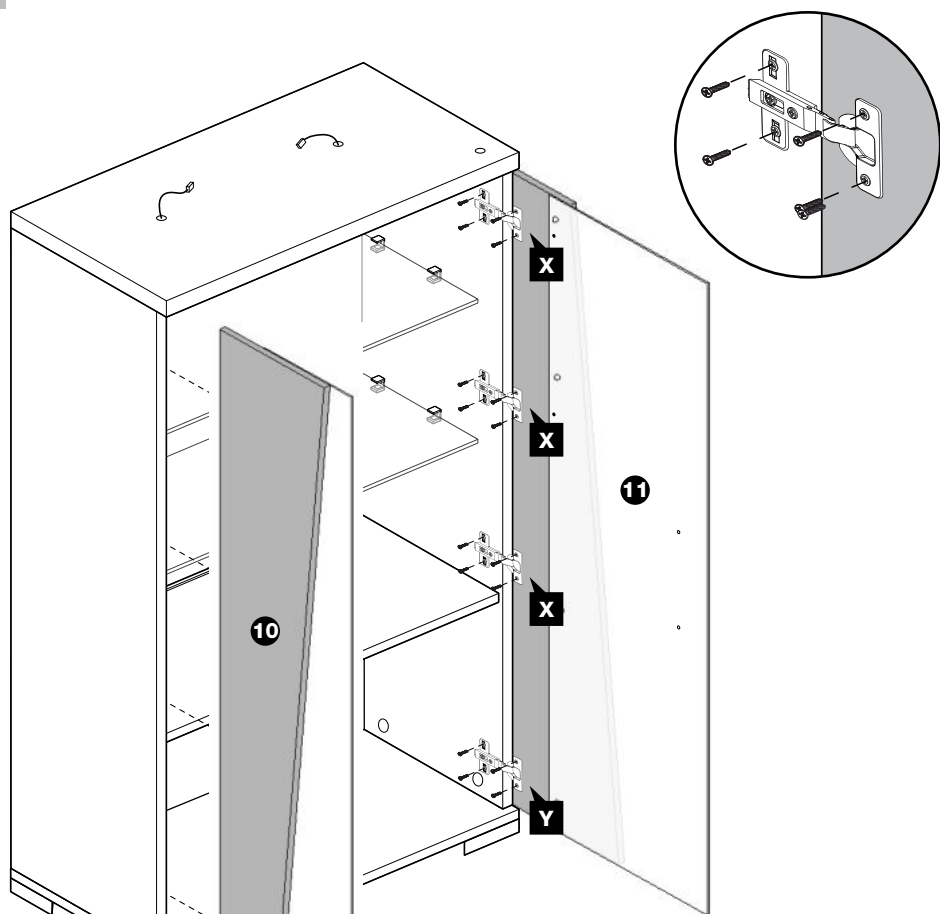

ASSEMBLING INSTRUCTIONS

**2/D VETRINE
MOD. LISA**

2 DOOR VITRINE

IMPORTANT
ASSEMBLING THIS
UNIT NEEDS
MINIMUM 2 PEOPLE

OK
IMPORTANT USE

NO
DON'T USE THE DRILL

LEGEND

- 1** Feet
- 2** Lateral side (R)
- 3** Central shelf
- 4** Back panel
- 5** Back panel
- 6** Lateral side (L)
- 7** Bottom
- 8** Top
- 9** Central glass shelf
- 10** Lateral Door (L)
- 11** Lateral Door (R)
- 12** Handle
- 13** Electrical kit

8

IMPORTANT
ASSEMBLING THIS
UNIT NEEDS
MINIMUM 2 PEOPLE

9

10

**X****Y**

X

Y