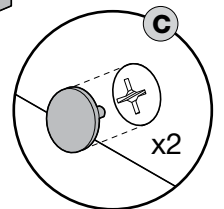

ASSEMBLING INSTRUCTIONS

**2/D VETRINE
MOD. LISA**

2 DOOR VITRINE

IMPORTANT
ASSEMBLING THIS
UNIT NEEDS
MINIMUM 2 PEOPLE

OK
IMPORTANT USE

NO
DON'T USE THE DRILL

LEGEND

- 1** Feet
- 2** Lateral side (R)
- 3** Central shelf
- 4** Back panel
- 5** Back panel
- 6** Lateral side (L)
- 7** Bottom
- 8** Top
- 9** Central glass shelf
- 10** Lateral Door (L)
- 11** Lateral Door (R)
- 12** Handle
- 13** Electrical kit

FITTING CHECK LIST

1

2

3

4

5

6

7