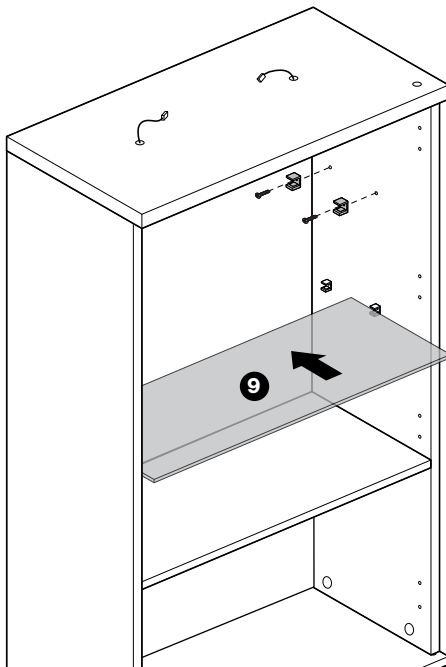

ASSEMBLING INSTRUCTIONS

**2/D VETRINE
MOD. LISA**

2 DOOR VITRINE

IMPORTANT
ASSEMBLING THIS
UNIT NEEDS
MINIMUM 2 PEOPLE

OK
IMPORTANT USE

NO
DON'T USE THE DRILL

LEGEND

- 1** Feet
- 2** Lateral side (R)
- 3** Central shelf
- 4** Back panel
- 5** Back panel
- 6** Lateral side (L)
- 7** Bottom
- 8** Top
- 9** Central glass shelf
- 10** Lateral Door (L)
- 11** Lateral Door (R)
- 12** Handle
- 13** Electrical kit

8

IMPORTANT
ASSEMBLING THIS
UNIT NEEDS
MINIMUM 2 PEOPLE

9

10

**X****Y**

X

Y