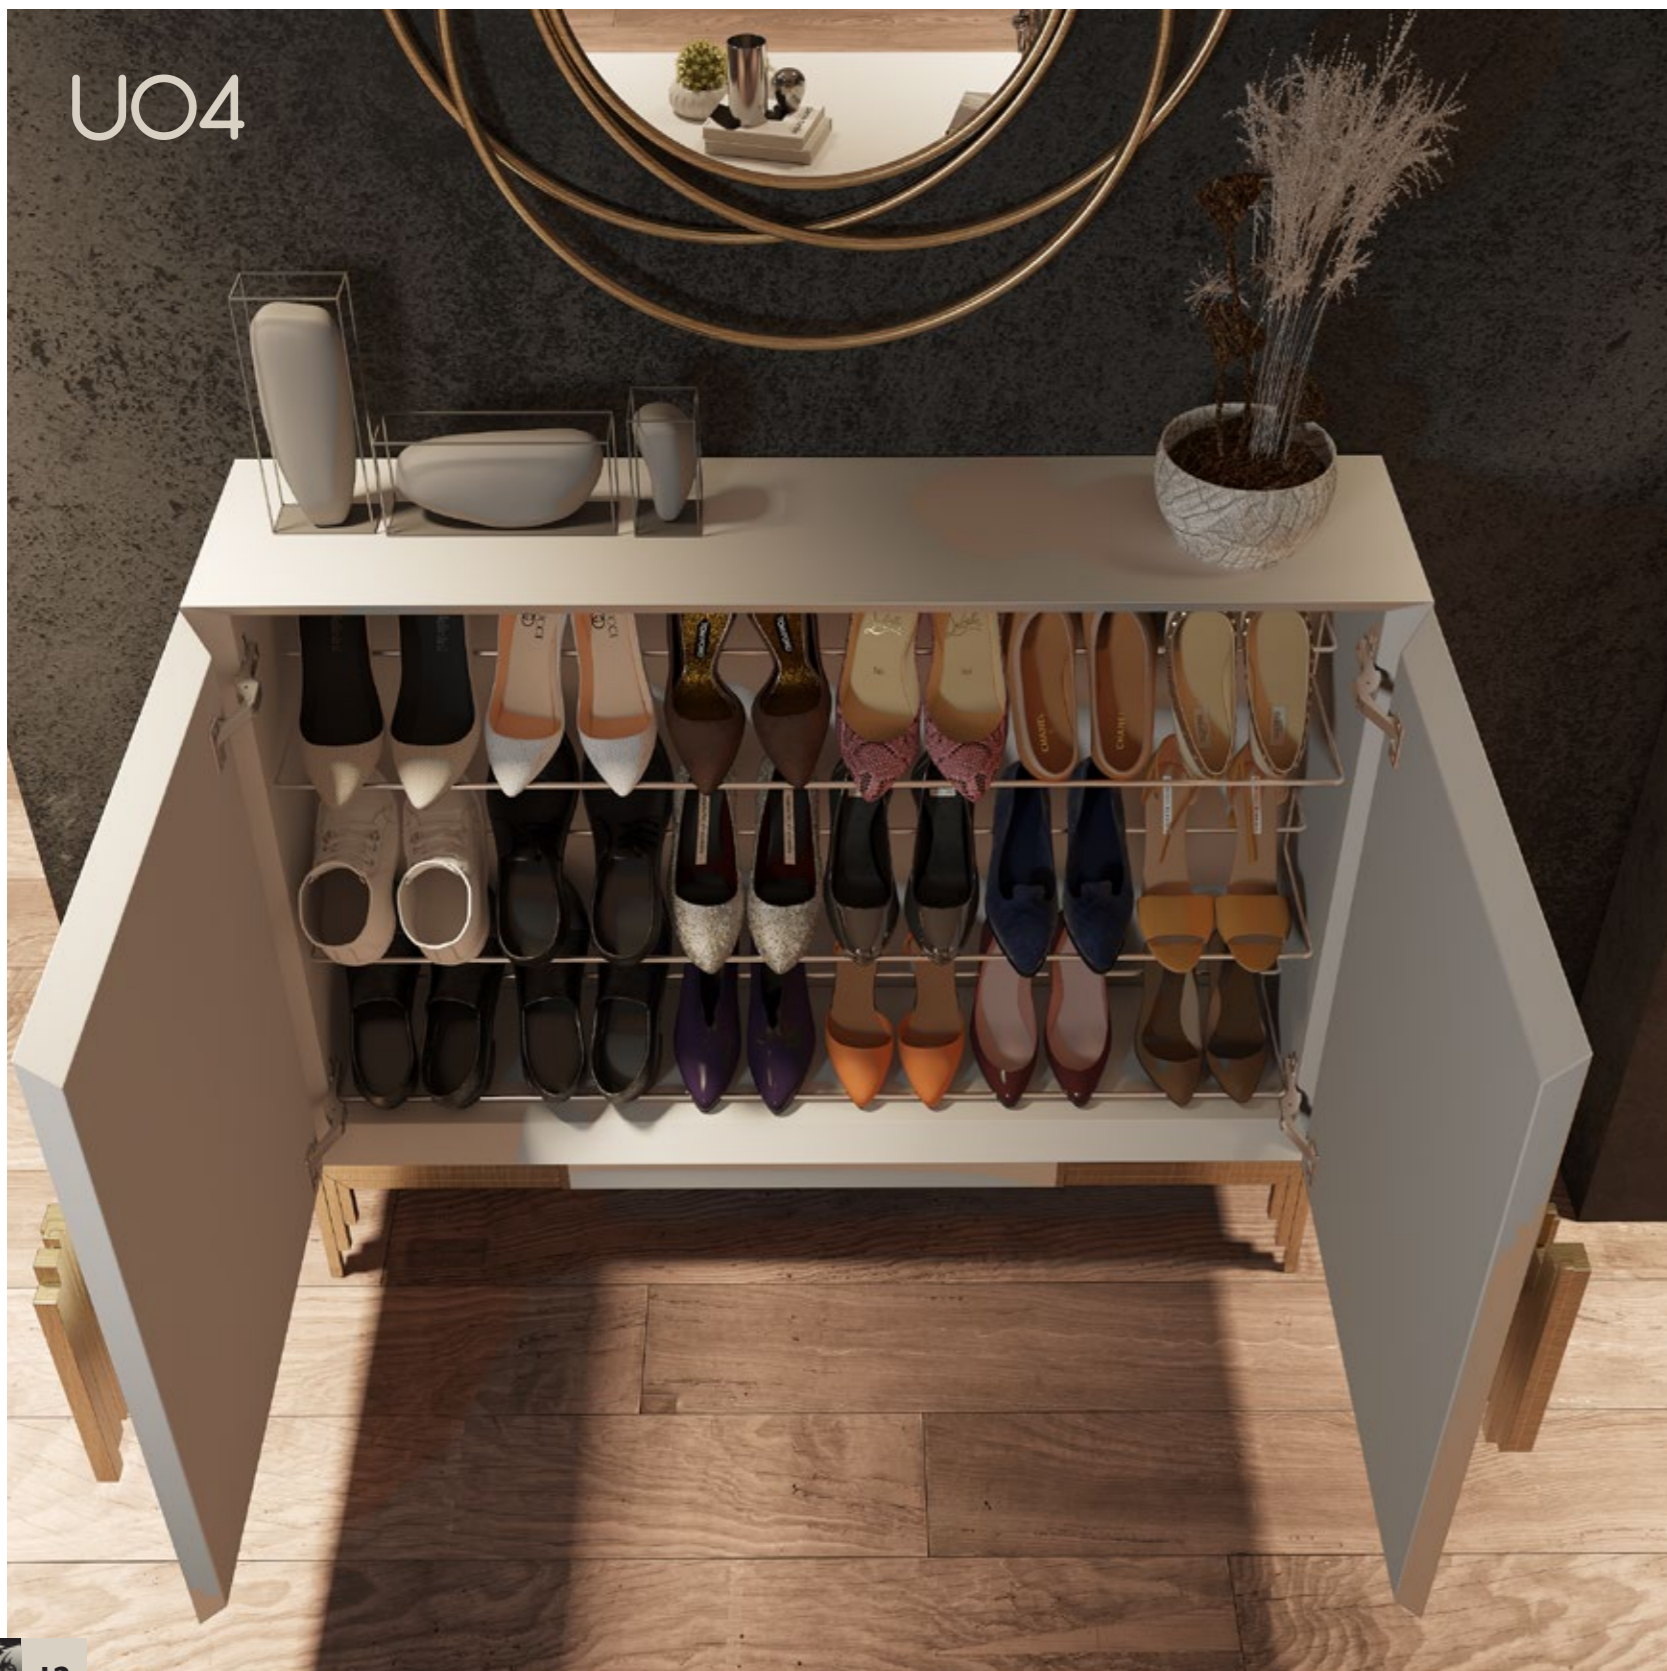

U04

U05

Ref. ZA0160263
Shoe Cabinet
Color 120
Color 041
15 pairs

Ref. 58531 Mirror
Color 041

U06

Ref. ZA0160262
Shoe Cabinet
Color 141
Color 043
30 pairs