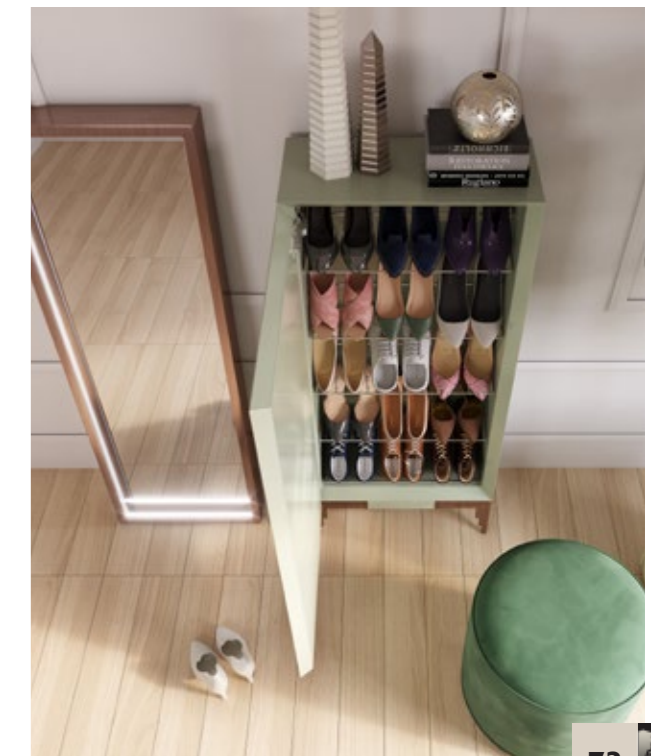

Ref. 45363 Stool

U41

U42

Ref. 60274
Shoe Cabinet
Color 141
Color 043
15 pairs

Ref. 57711 Mirror
Color 043

Ref. 45361 Pouf

EXCLUSIVE

By Franco Furniture. Lines that reflect a change of period in our firm however keeping our firm's essence.