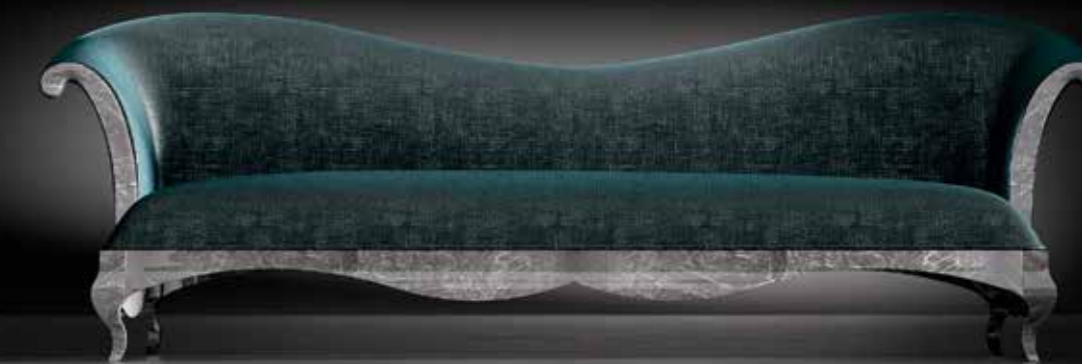

Ref. 56602

Color 243
Star Taupe

Color 269
Victoria Storm

Color 211
Rebeca 44

Color 151
Bengal Blanco

Color 245
Warp Bronze

Color 40 (Plata Vieja / Old Silver)
Victoria Aubergin

Color 262
Victoria Gold