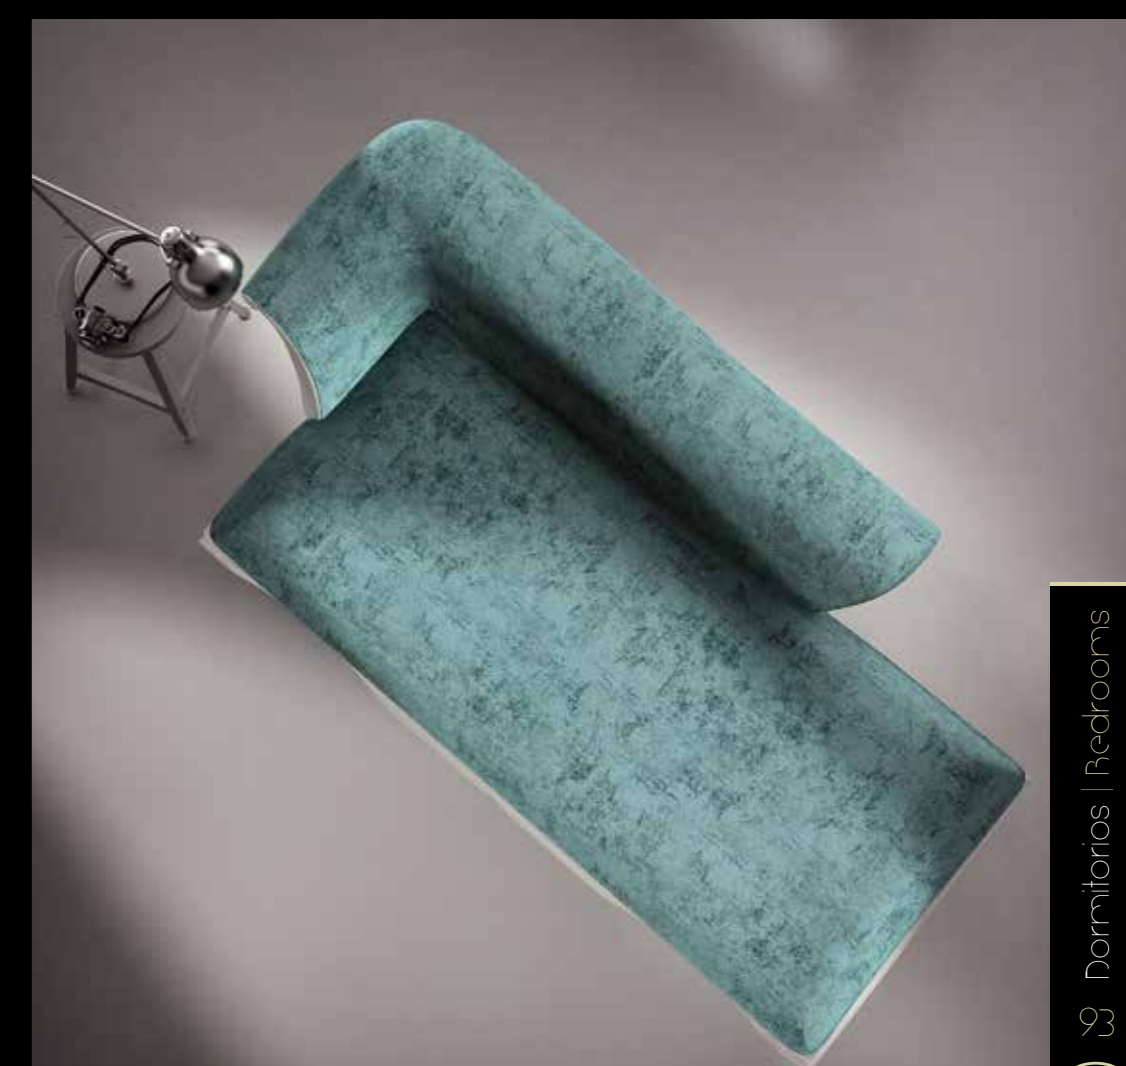

franco
sweet
home

Ref 56597
Diván / Divan
Color 123
Rebeca 43