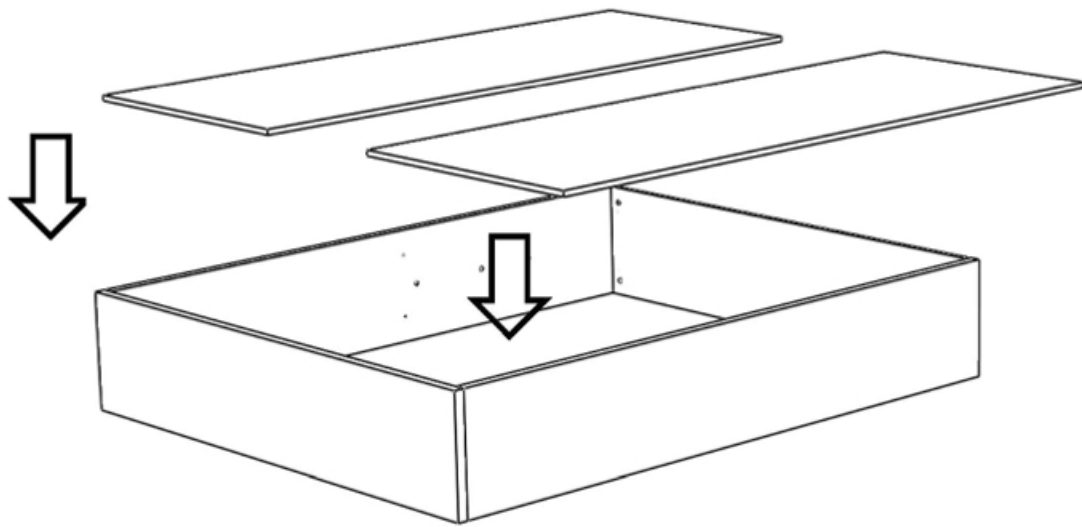

x2

x4

x2

VALIDO PARA MEDIDAS/ VALID FOR MEASURES

180 – 200 - KING

MUEBLE TELEVISION / MANS CHEST

mod. Marbella

mod. Granada