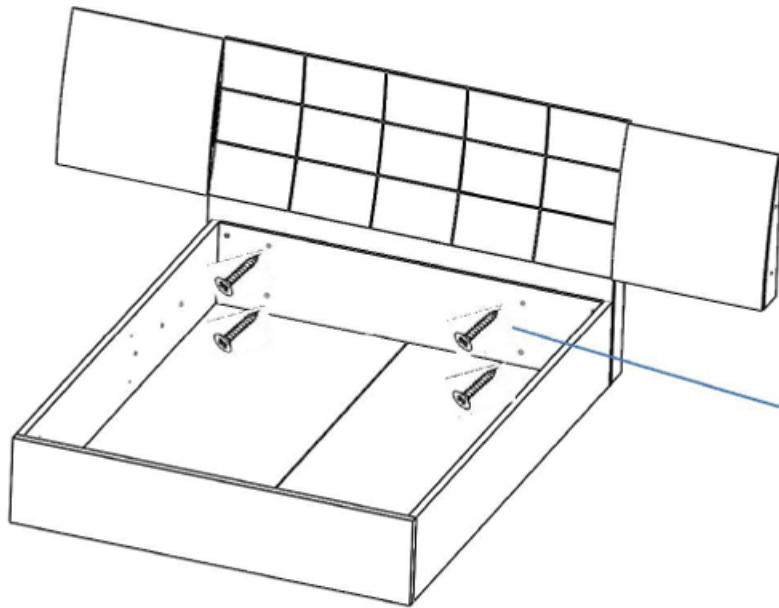

x2

x4

x2

VALIDO PARA MEDIDAS/ VALID FOR MEASURES

180 – 200 - KING

MUEBLE TELEVISION / MANS CHEST

mod. Marbella

mod. Granada