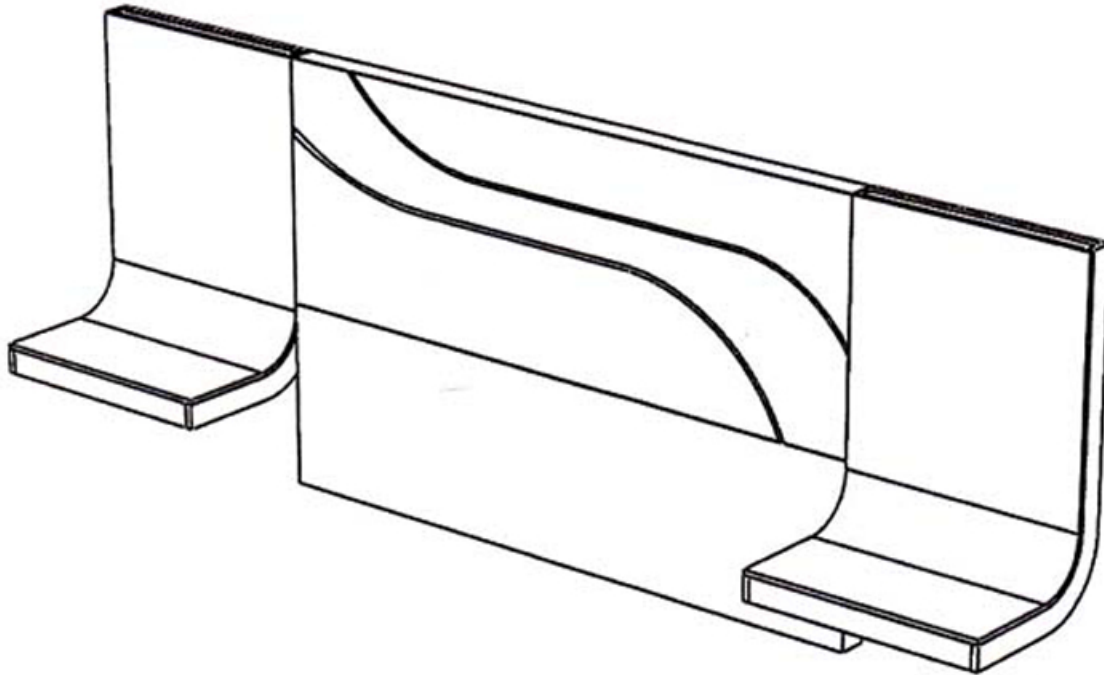

CABEZAL 514 LACADO o TAPIZADO

514 HEADBOARD LACQUERED - UPHOLSTERY

F
FENICIA

mobiliario

MADE IN SPAIN

CABEZAL 514 LACADO o TAPIZADO

514 HEADBOARD LACQUERED – UPHOLSTERY

option recommended by the manufacturer

CABEZAL 514 LACADO o TAPIZADO
514 HEADBOARD LACQUERED – UPHOLSTERY

option recommended by the manufacturer

CABEZAL 514 LACADO o TAPIZADO
514 HEADBOARD LACQUERED – UPHOLSTERY

option recommended by the manufacturer

CABEZAL 514 LACADO o TAPIZADO

514 HEADBOARD LACQUERED – UPHOLSTERY

Options without hanging wall

CABEZAL 514 LACADO o TAPIZADO

514 HEADBOARD LACQUERED – UPHOLSTERY

Options without hanging wall

BAÑERA RECTA ELEVABLE / BED FRAME RECTA WITH STORAGE

x2

x4

x2

VALIDO PARA MEDIDAS/ VALID FOR MEASURES

180 – 200 - KING

MUEBLE TELEVISION / MANS CHEST

mod. Marbella

mod. Granada