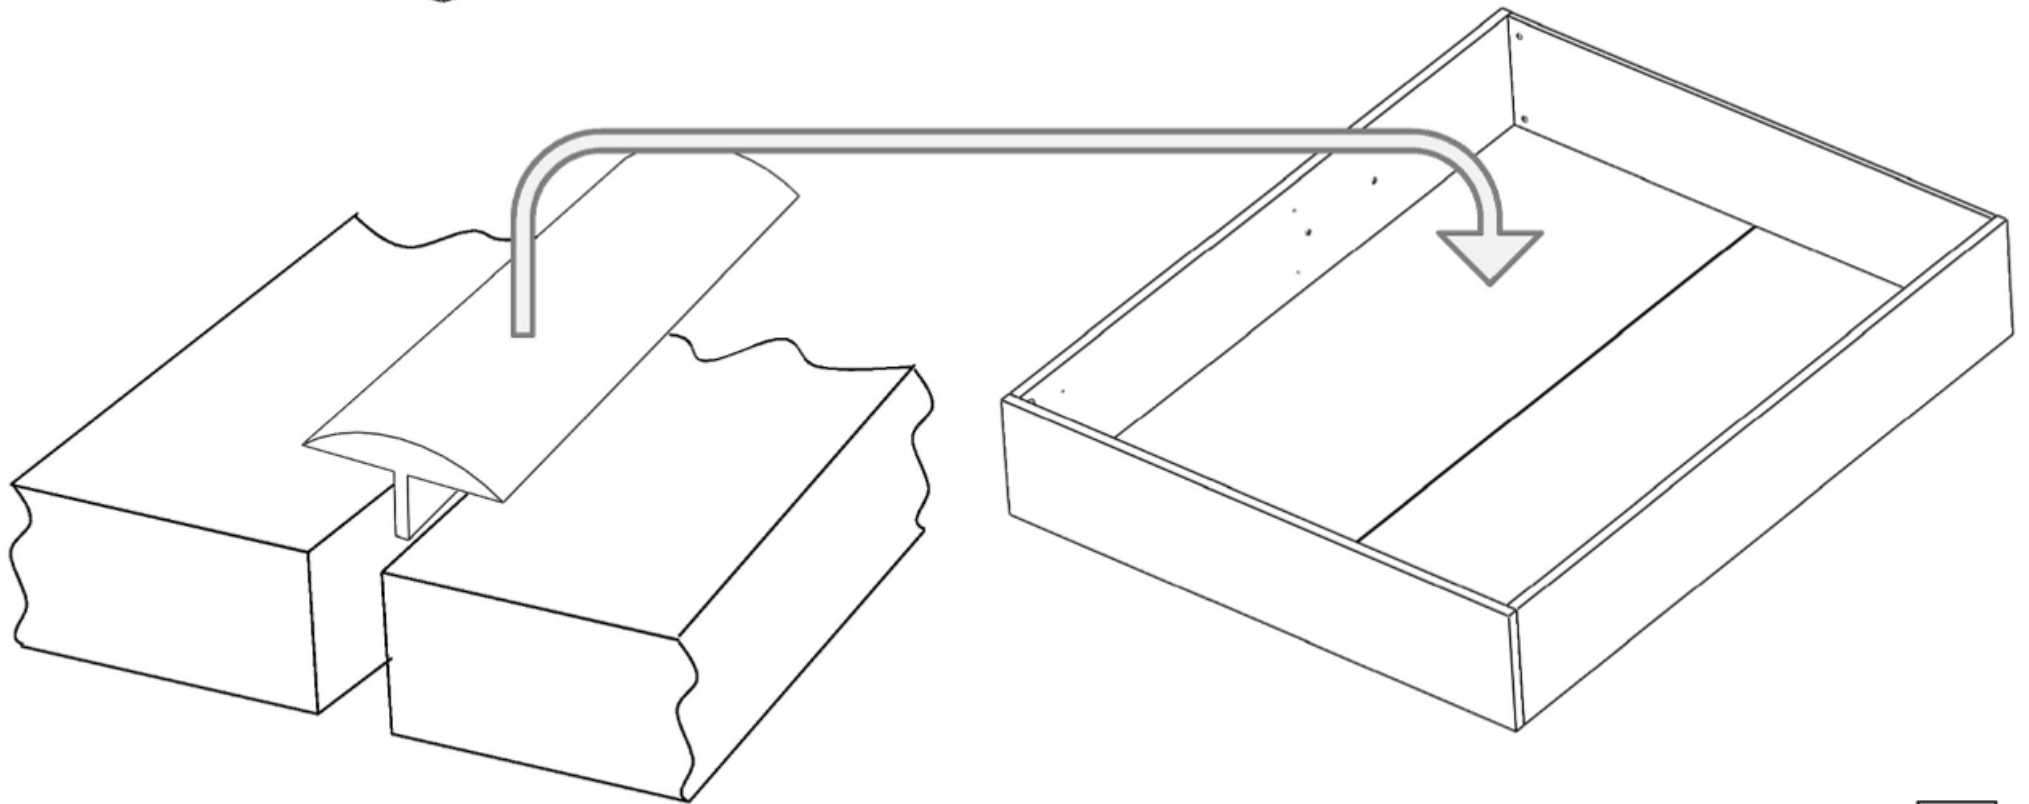

x2

x4

x2

VALIDO PARA MEDIDAS/ VALID FOR MEASURES

180 – 200 - KING

MUEBLE TELEVISION / MANS CHEST

mod. Marbella

mod. Granada