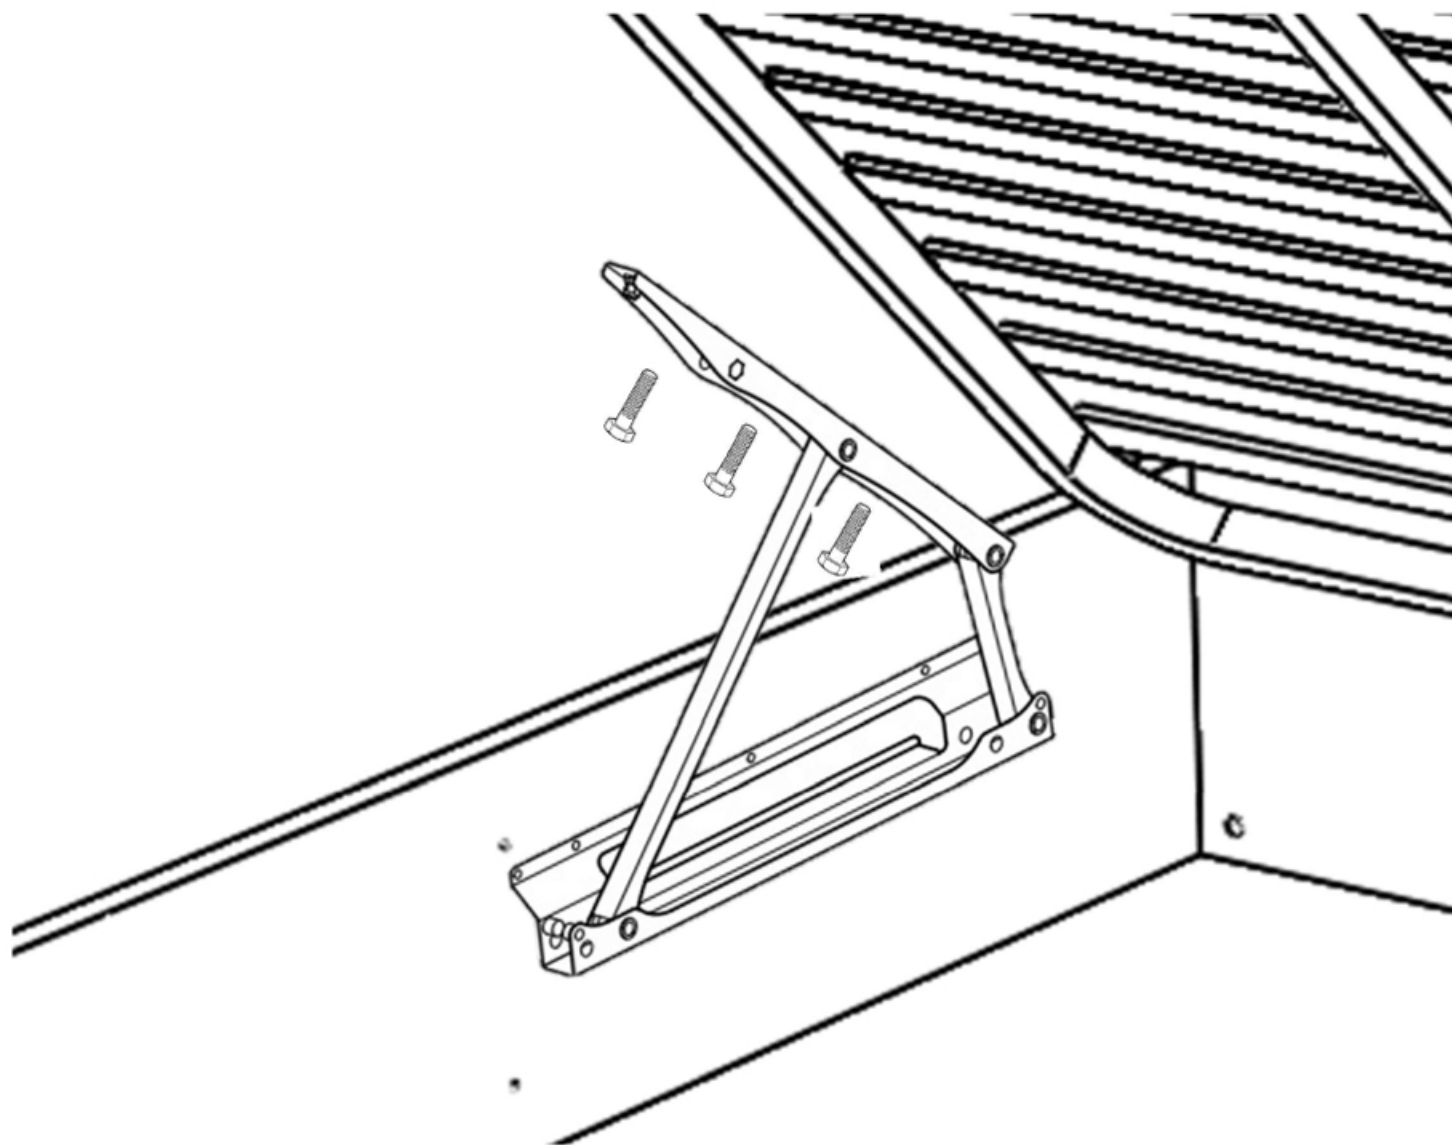

x2

x4

x2

VALIDO PARA MEDIDAS/ VALID FOR MEASURES

180 – 200 - KING

MUEBLE TELEVISION / MANS CHEST

mod. Marbella

mod. Granada