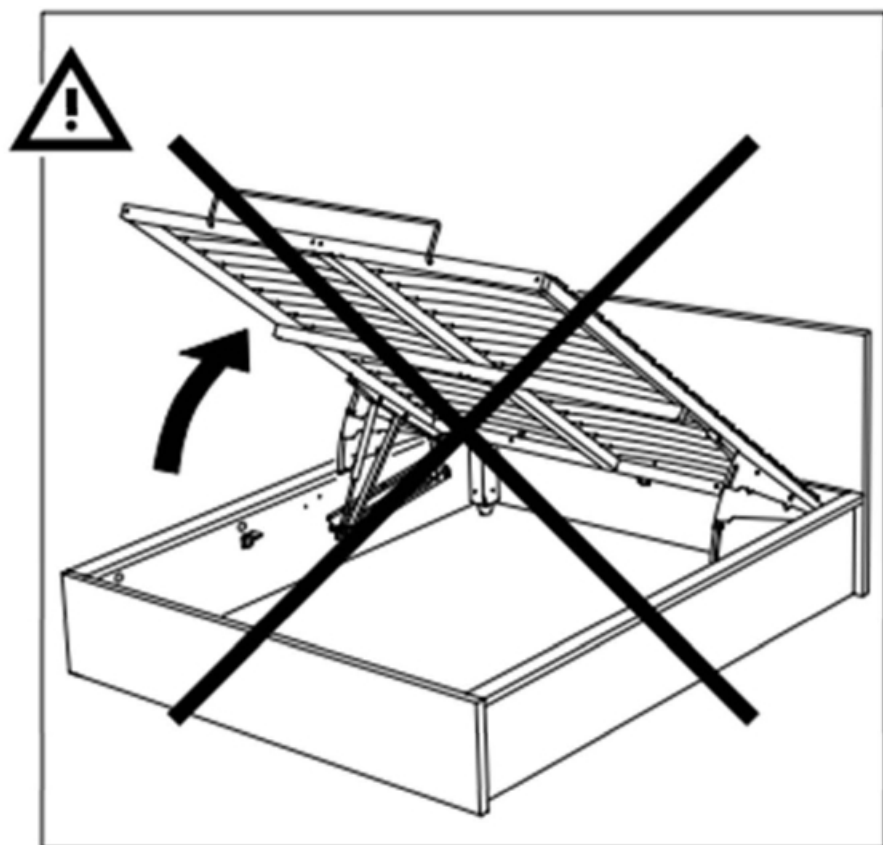

x2

x4

x2

VALIDO PARA MEDIDAS/ VALID FOR MEASURES

180 – 200 - KING

MUEBLE TELEVISION / MANS CHEST

mod. Marbella

mod. Granada