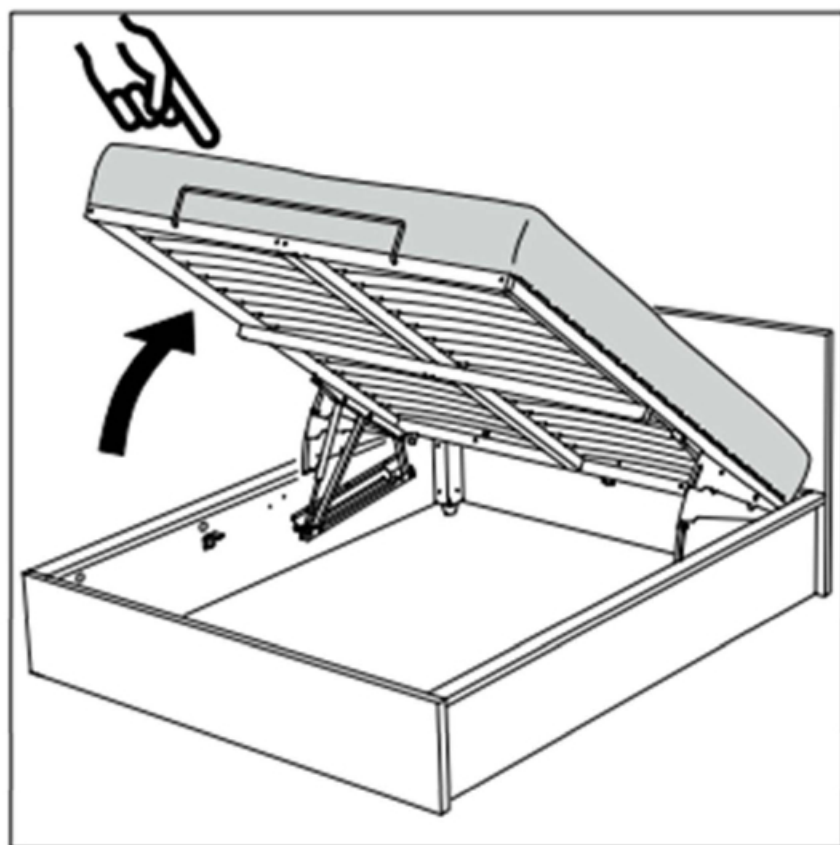

x2

x4

x2

VALIDO PARA MEDIDAS/ VALID FOR MEASURES

180 – 200 - KING

MUEBLE TELEVISION / MANS CHEST

mod. Marbella

mod. Granada