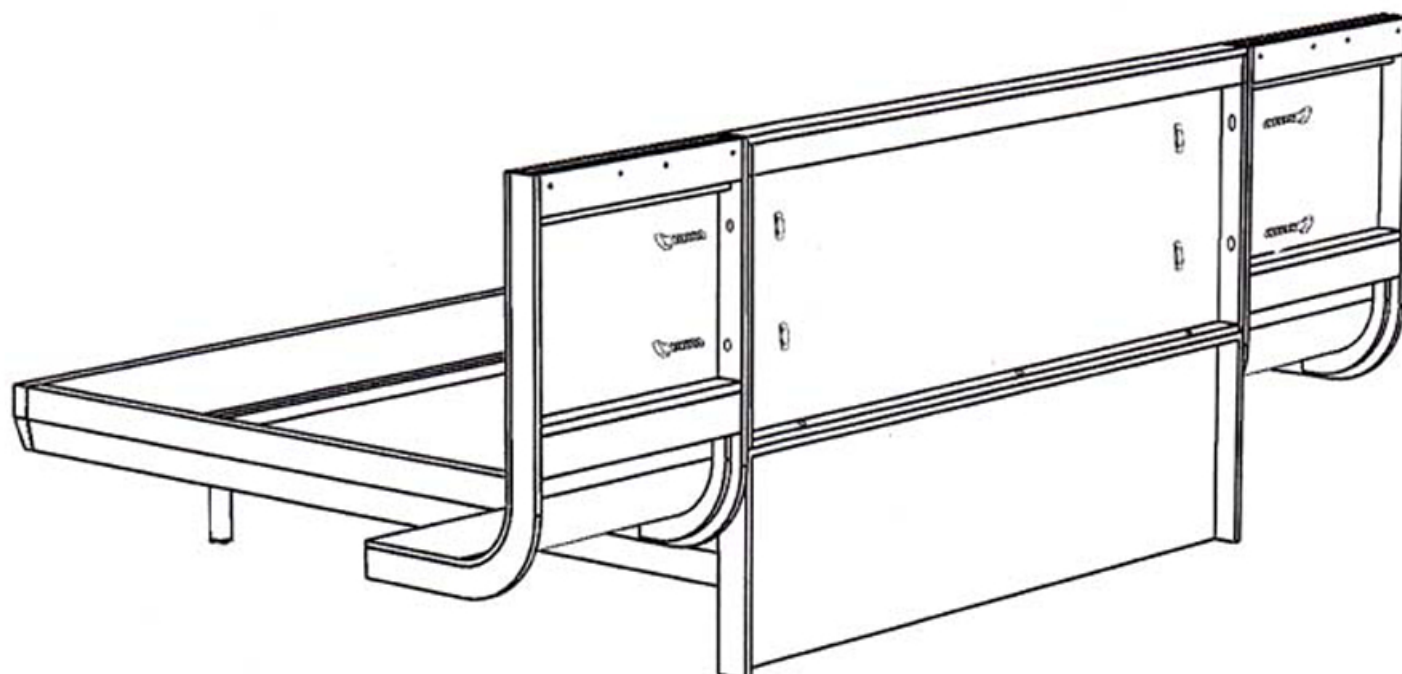

CABEZAL 514 LACADO o TAPIZADO
514 HEADBOARD LACQUERED – UPHOLSTERY

option recommended by the manufacturer

CABEZAL 514 LACADO o TAPIZADO
514 HEADBOARD LACQUERED – UPHOLSTERY

option recommended by the manufacturer

CABEZAL 514 LACADO o TAPIZADO

514 HEADBOARD LACQUERED – UPHOLSTERY

Options without hanging wall

CABEZAL 514 LACADO o TAPIZADO

514 HEADBOARD LACQUERED – UPHOLSTERY

Options without hanging wall

BAÑERA RECTA ELEVABLE / BED FRAME RECTA WITH STORAGE

www.esf.cc

mobiliario

MADE IN SPAIN

BAÑERA RECTA ELEVABLE / BED FRAME RECTA WITH STORAGE

x4

x4

x4 o x8
según modelos

x4 o x8
según modelos

x2

x4

x2

VALIDO PARA MEDIDAS/ VALID FOR MEASURES

180 – 200 - KING

MUEBLE TELEVISION / MANS CHEST

mod. Marbella

mod. Granada