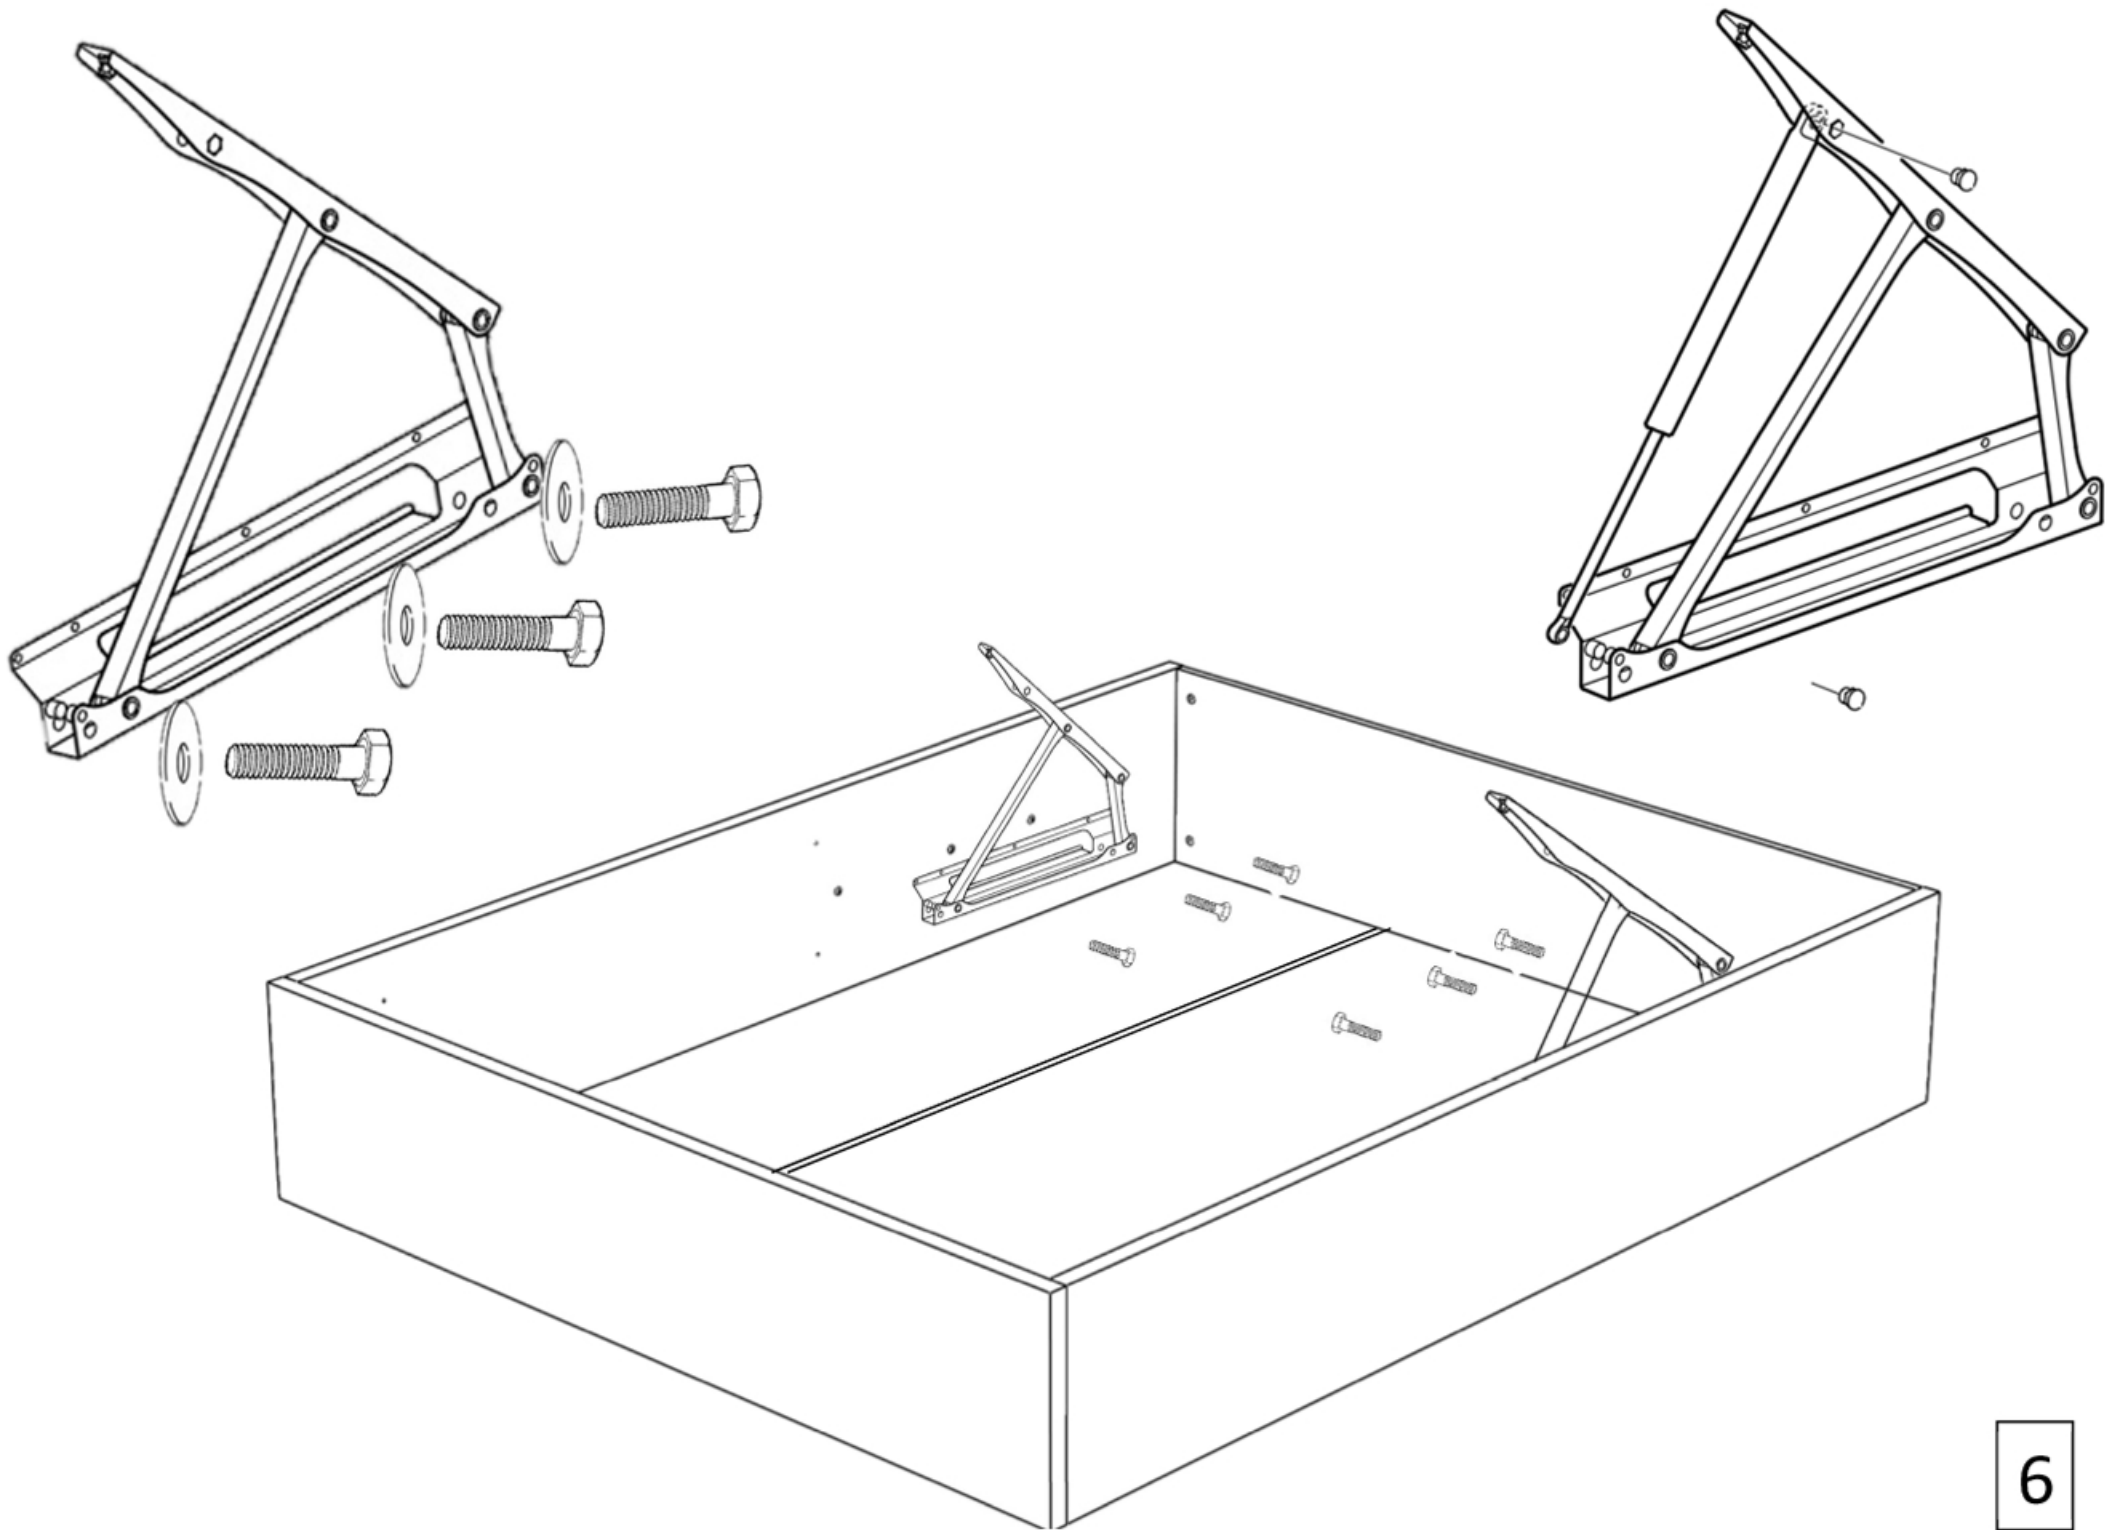

x2

x4

x2

VALIDO PARA MEDIDAS/ VALID FOR MEASURES

180 – 200 - KING

MUEBLE TELEVISION / MANS CHEST

mod. Marbella

mod. Granada