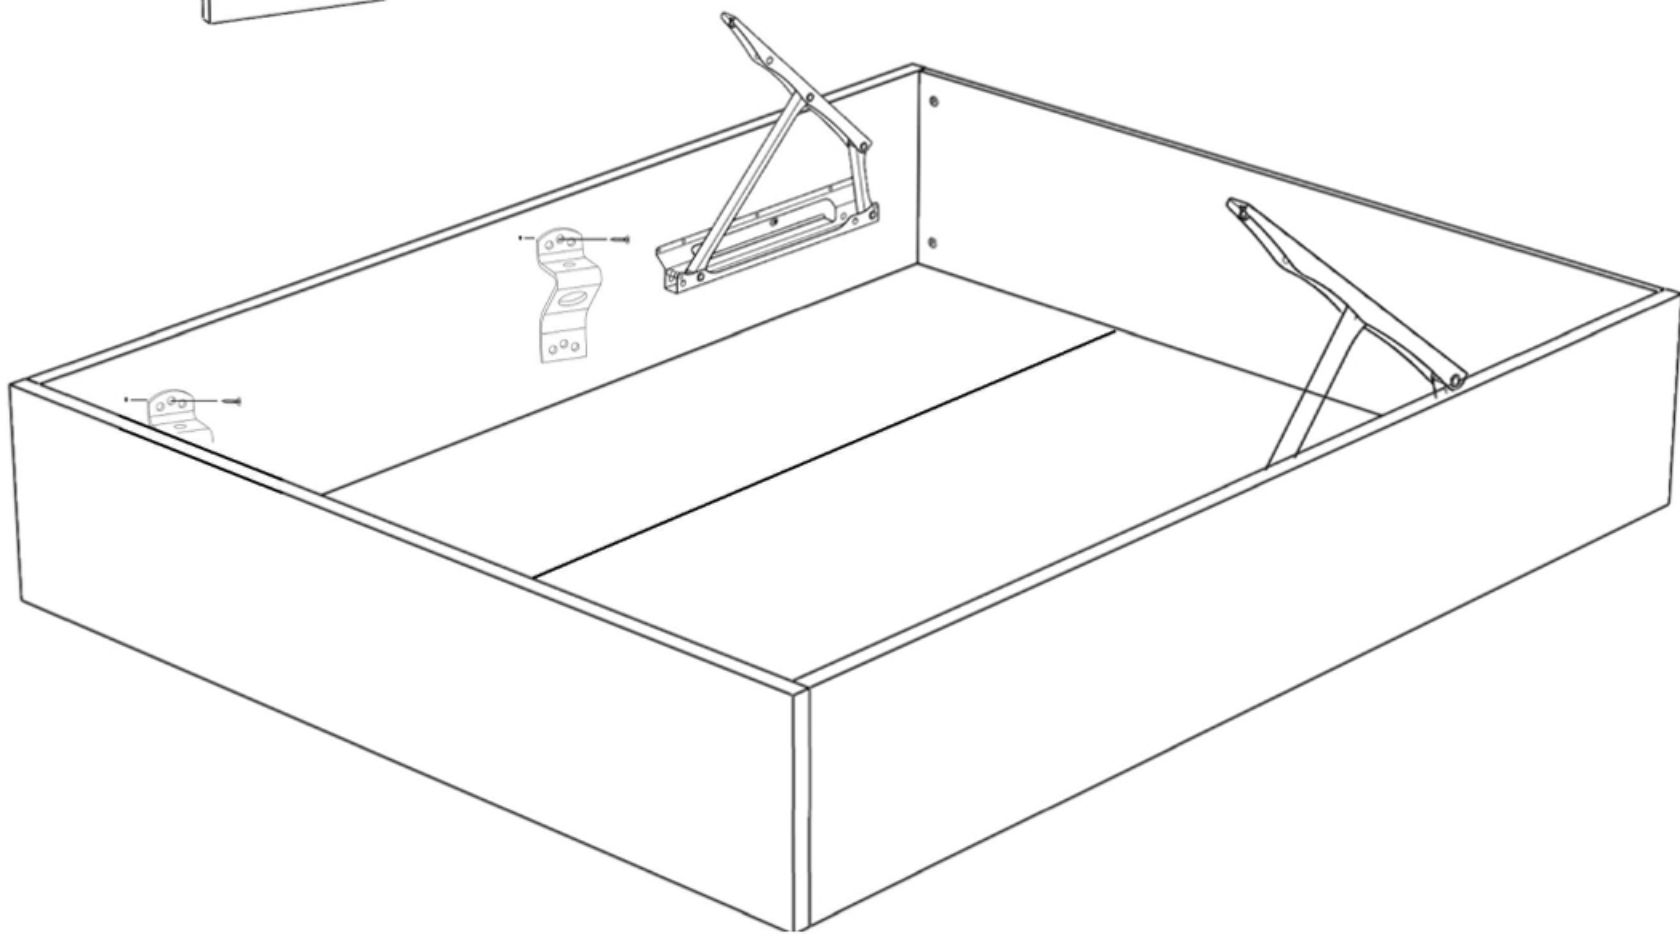

x2

x4

x2

VALIDO PARA MEDIDAS/ VALID FOR MEASURES

180 – 200 - KING

MUEBLE TELEVISION / MANS CHEST

mod. Marbella

mod. Granada