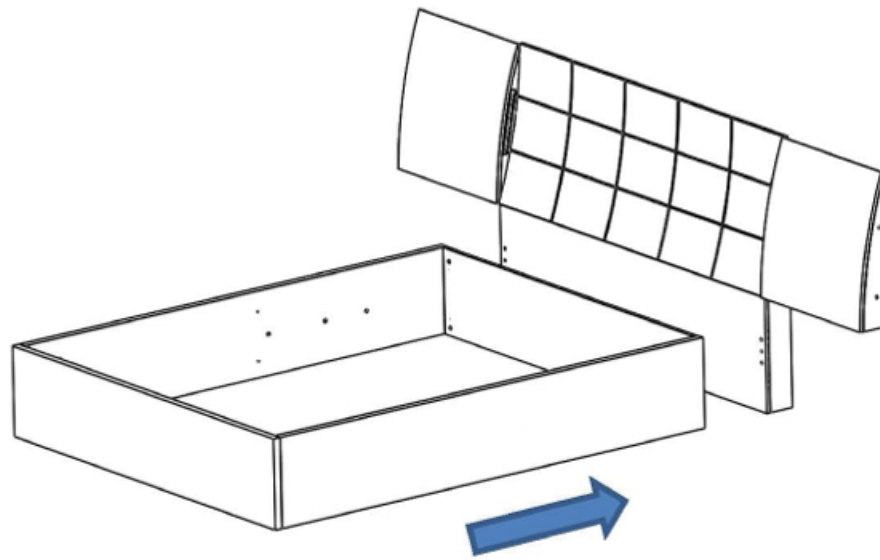

x2

x4

x2

VALIDO PARA MEDIDAS/ VALID FOR MEASURES

180 – 200 - KING

MUEBLE TELEVISION / MANS CHEST

mod. Marbella

mod. Granada