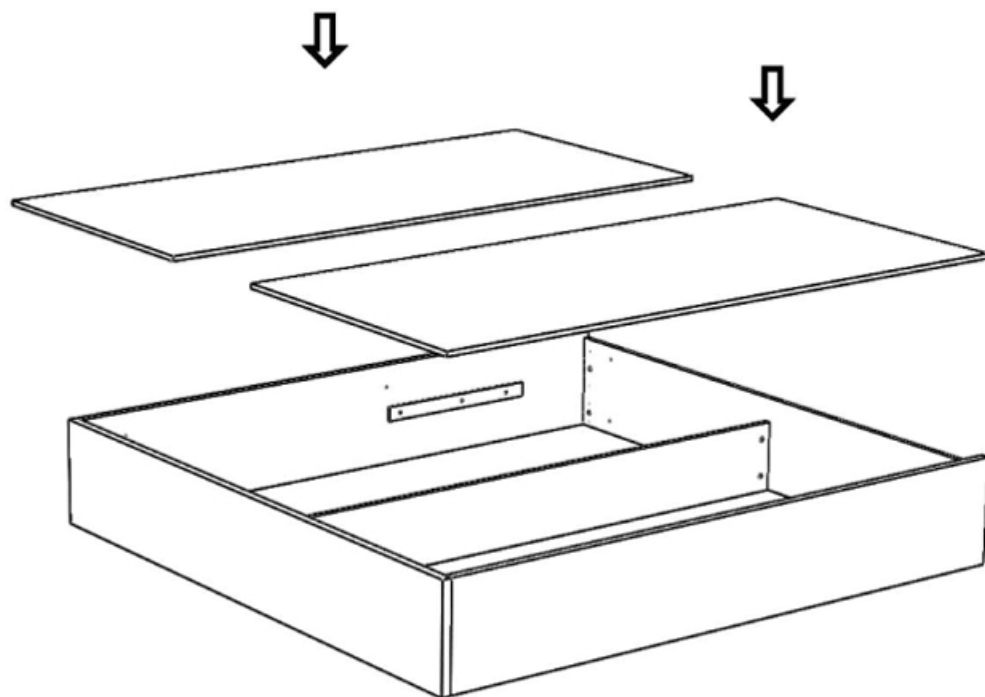

x2

x4

x2

VALIDO PARA MEDIDAS/ VALID FOR MEASURES

180 – 200 - KING

MUEBLE TELEVISION / MANS CHEST

mod. Marbella

mod. Granada