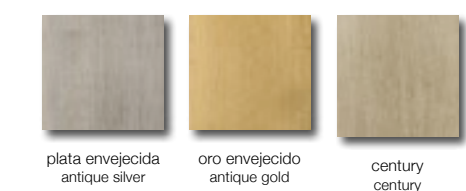

(*) Armario con luz LED RGB interior / Cabinet with interior RGB LED lighting.