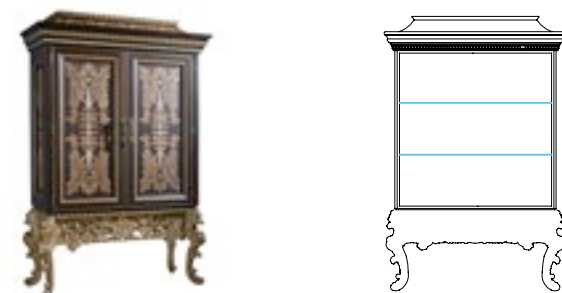

ALHAMBRA

S-1545 | 150 x 59 x 225H

VISTA INTERIOR | INTERIOR VIEW